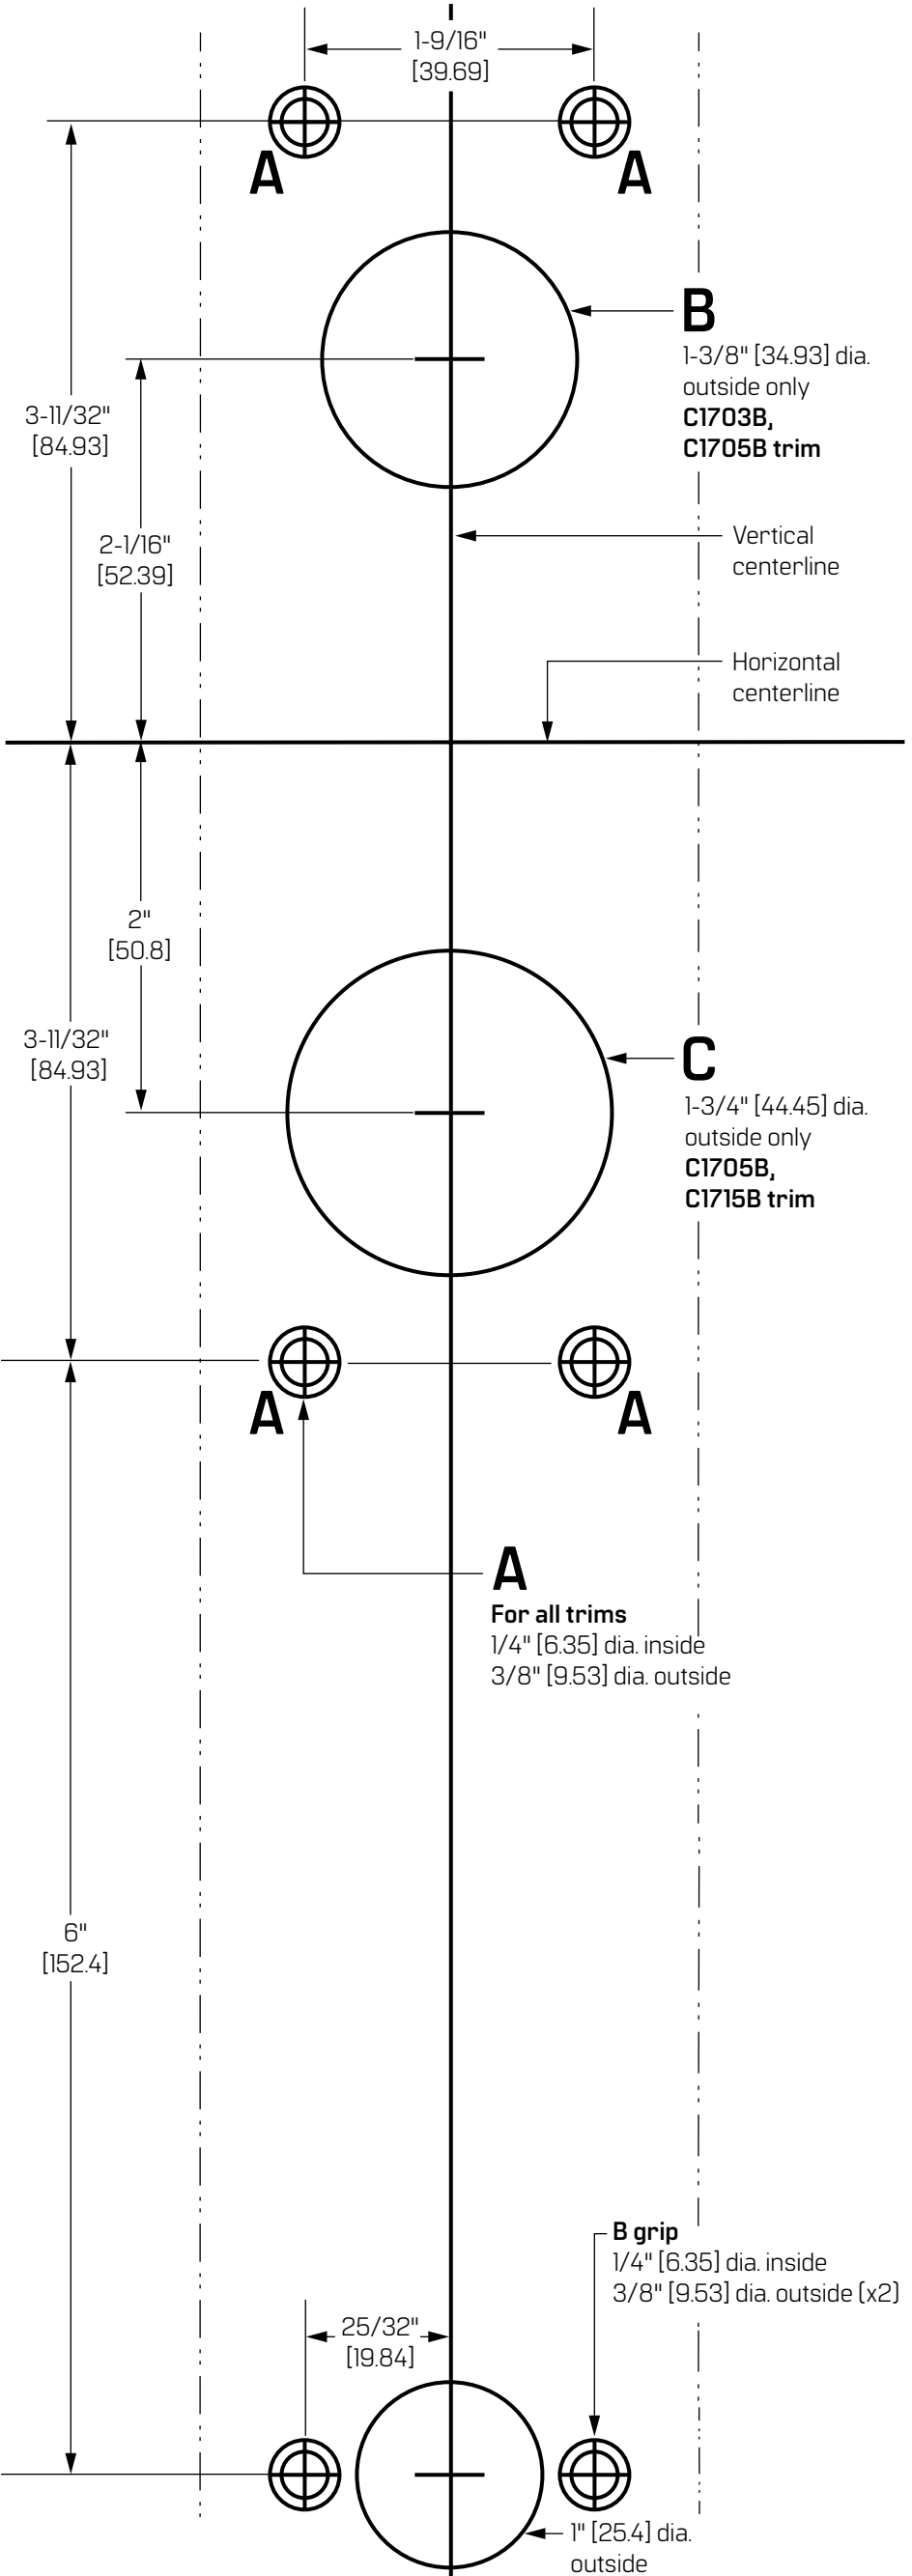

**C1700 Series – C1700 x B Grip Trim:  
C1702B, C1703, C1705B, C1715B**

For online instructions, assistance or warranty information:  
Call 1-800-392-5209 or visit <https://dhwsupport.dormakaba.com/hc/en-us>

**NOTE: For device, see specific tape-on template.**

Verify exactly  
1" [25.4 mm].

Measure scale after printing.  
Template is to scale 1:1, full-size.

**A**  
For all trims  
1/4" [6.35] dia. inside  
3/8" [9.53] dia. outside

**B grip**  
1/4" [6.35] dia. inside  
3/8" [9.53] dia. outside (x2)

Template is to scale 1:1, full-size.