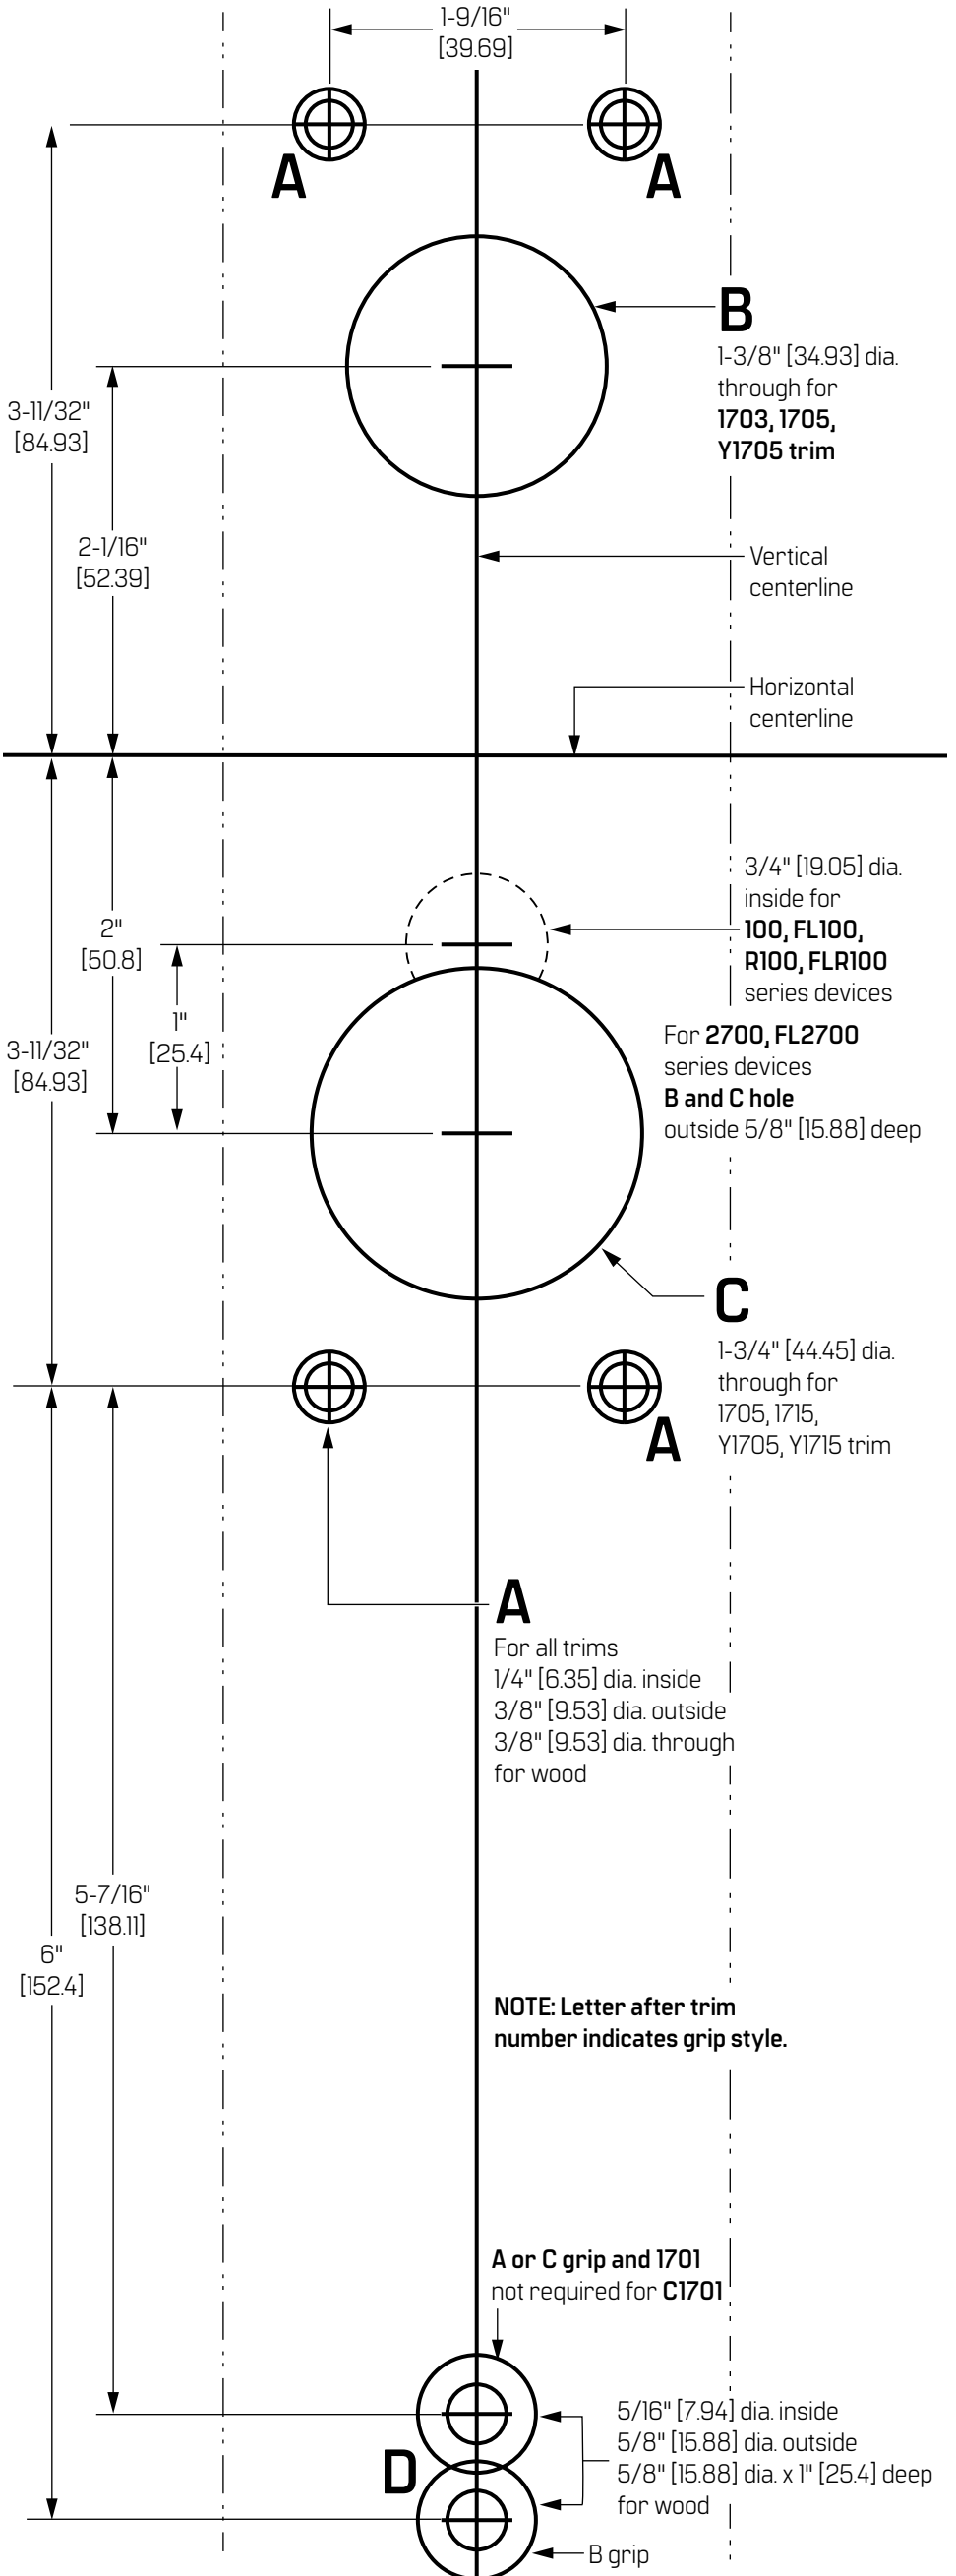

For online instructions, assistance or warranty information:  
Call 1-800-392-5209 or visit <https://dhwsupport.dormakaba.com/hc/en-us>

Verify exactly  
1" [25.4 mm].

Measure scale after printing.  
Template is to scale 1:1, full-size.

Template is to scale 1:1, full-size.