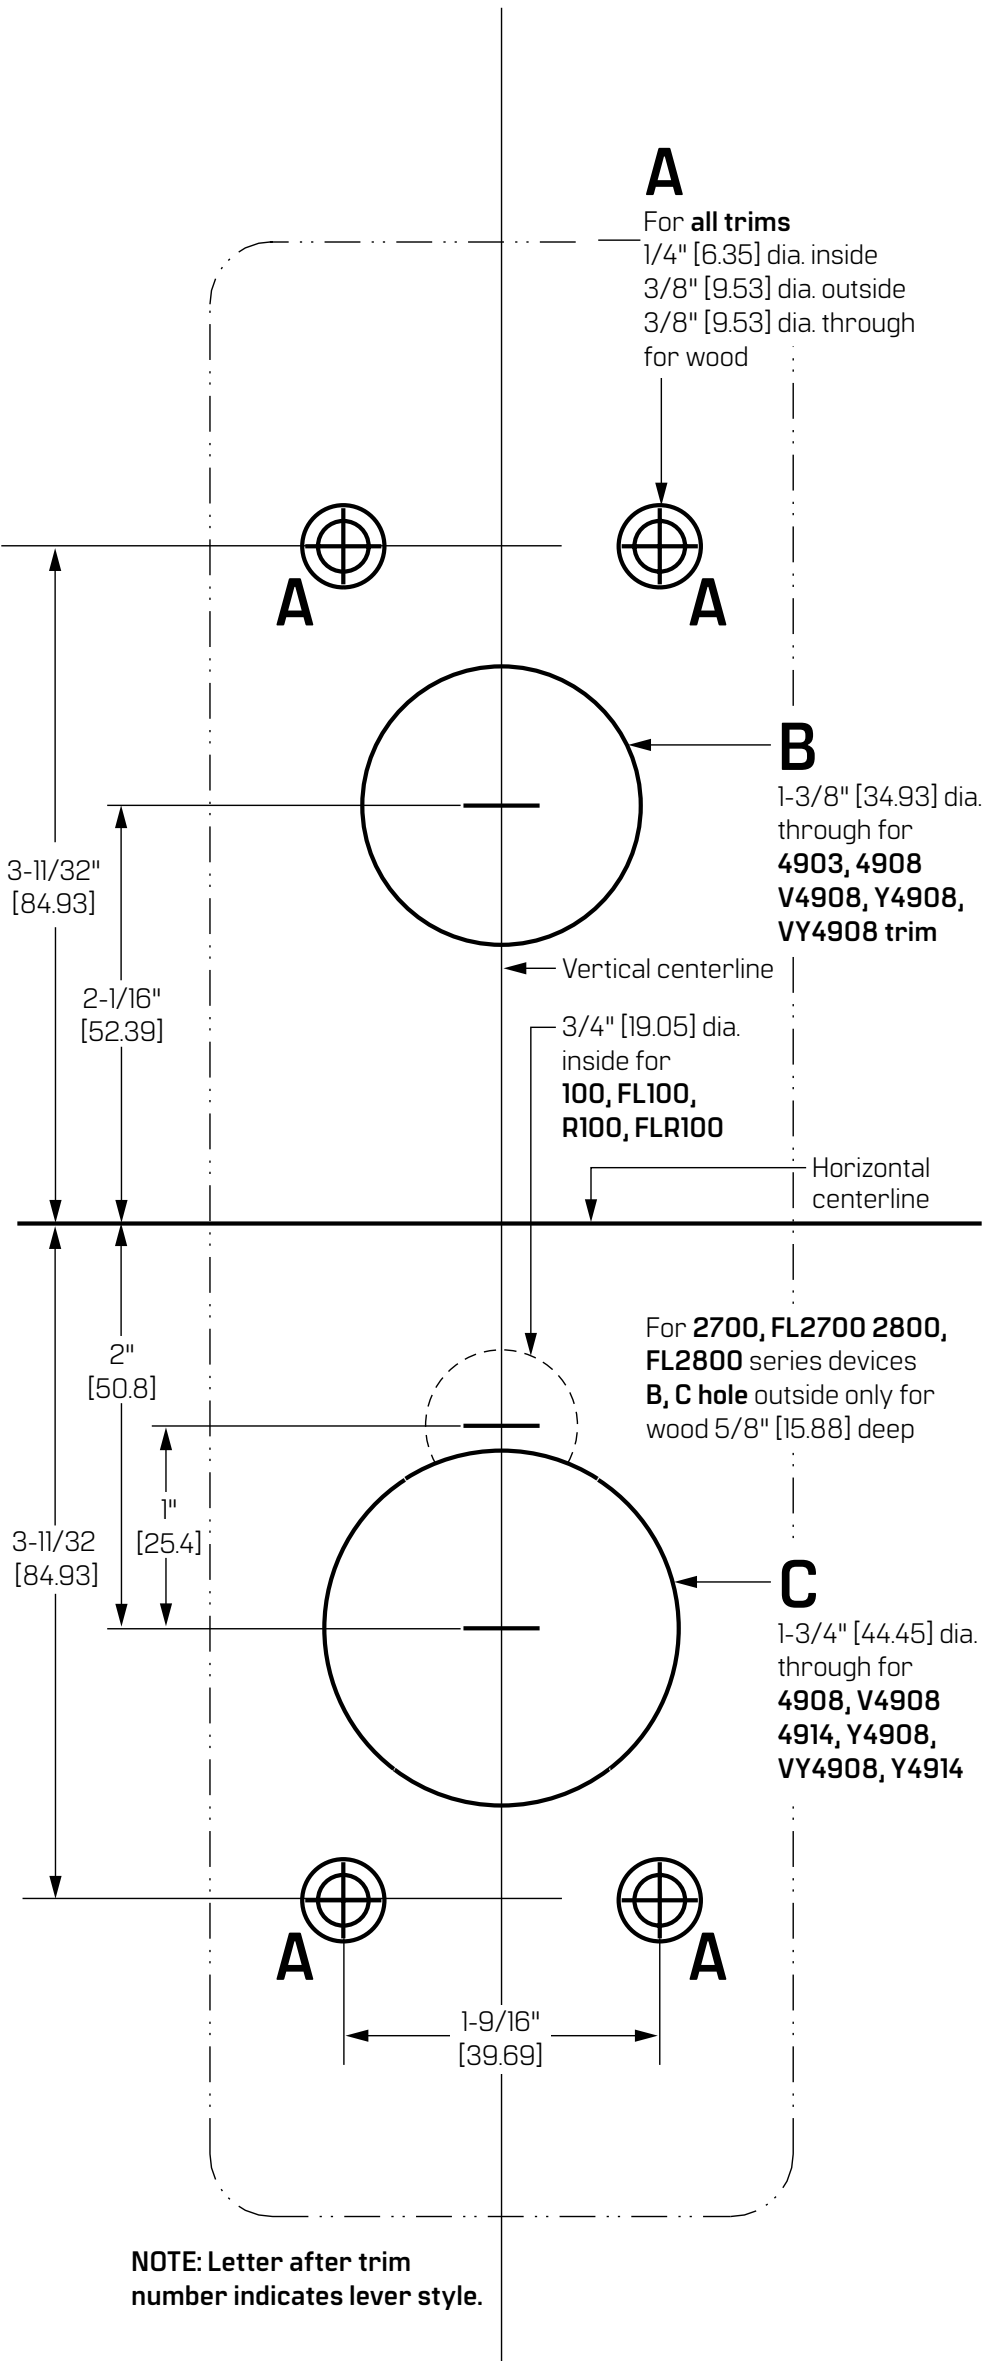

4900 Series –
Trim: 4901, 4902, 4903, 4908, V4908,
Y4908, VY4908, 4914, Y4914

For online instructions, assistance or warranty information:
 Call 1-800-392-5209 or visit <https://dhwsupport.dormakaba.com/hc/en-us>

Verify exactly
1" [25.4 mm].

Measure scale after printing.
 Template is to scale 1:1, full-size.

Template is to scale 1:1, full-size.