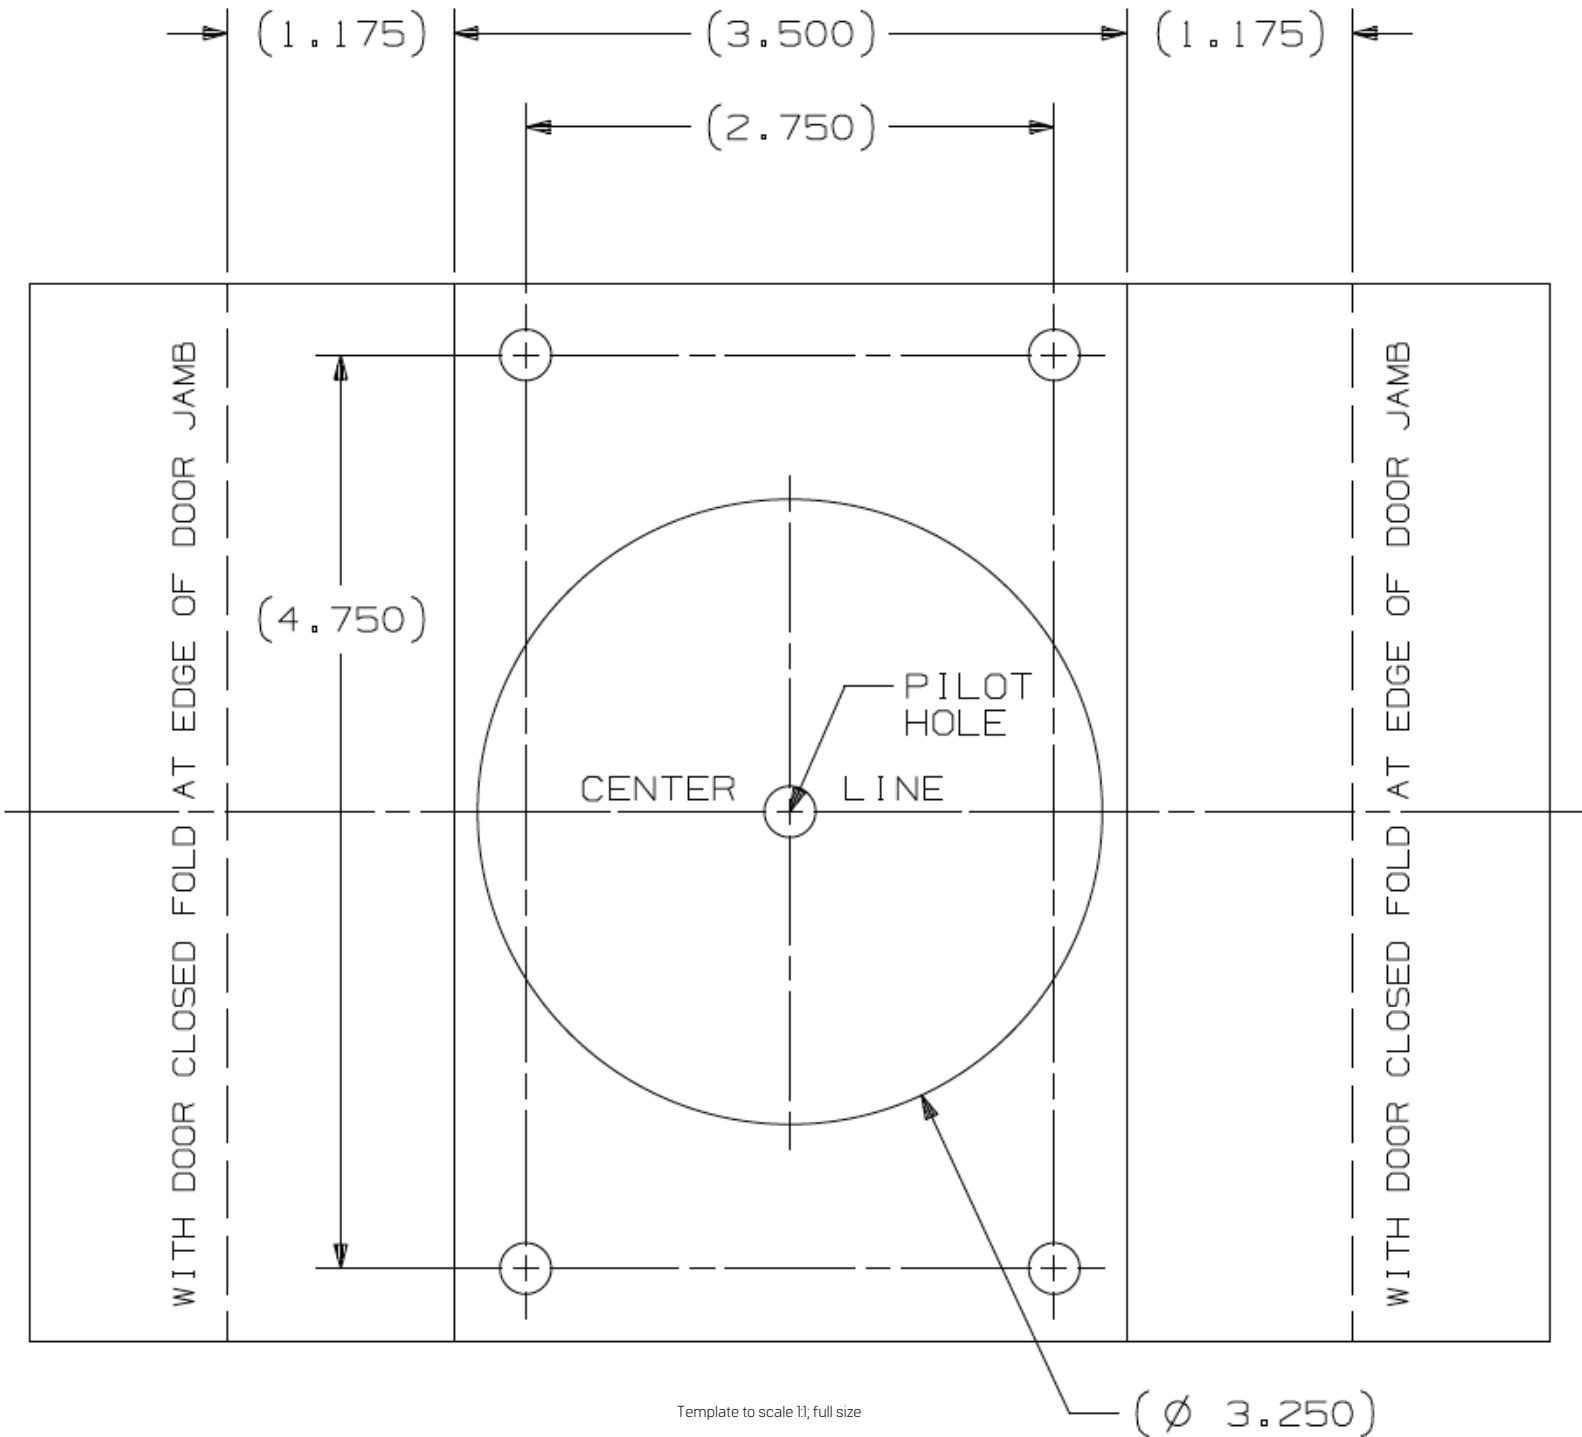

# Mortise Keeper Drill Template

dormakaba Group

For online instructions, assistance or warranty information:  
Call 1-800-392-5209 or visit <https://dhwsupport.dormakaba.com/hc/en-us>

Template to scale 1:1; full size