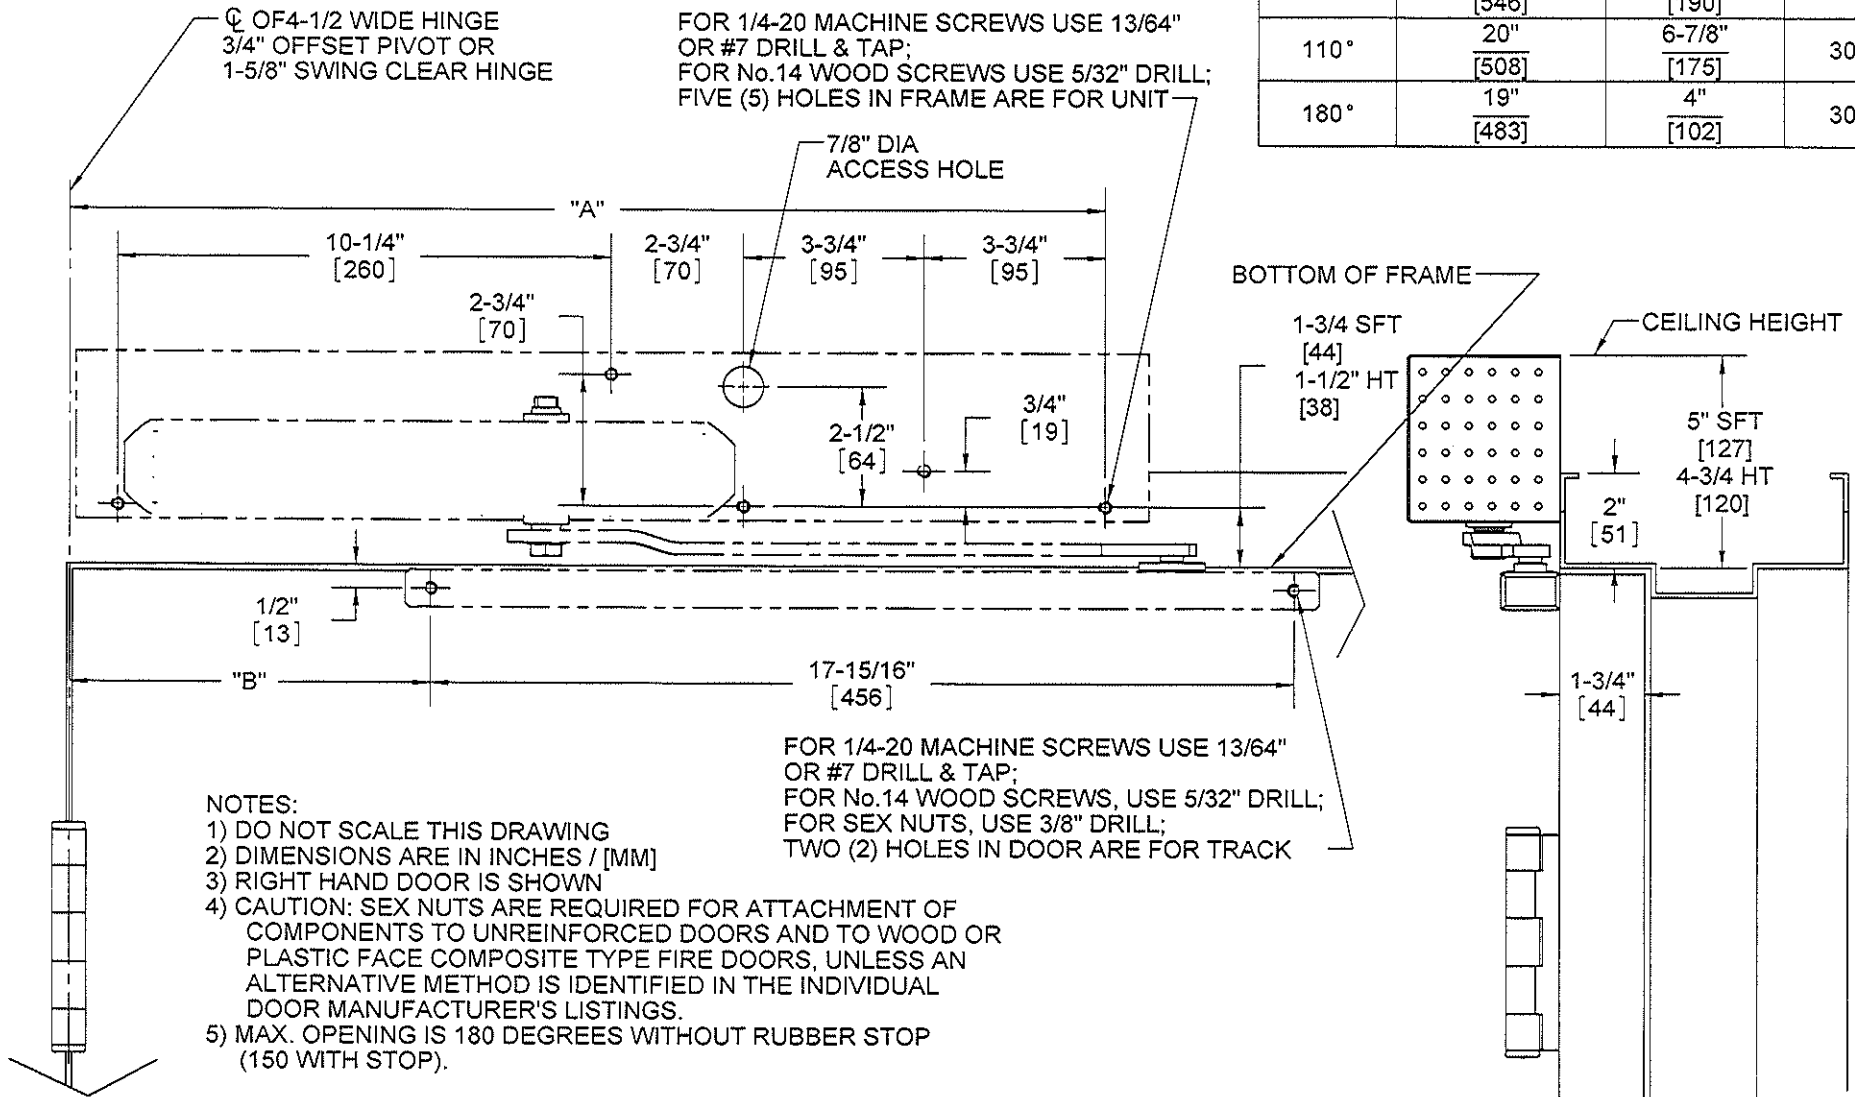

ANGLE OF OPENING	DIM "A" (CLOSER)	DIM "B" (ARM SHOE)	HOLD OPEN RANGE
85°	21-1/2 [546]	8-5/8" [219]	30-83°
90°	21-1/2" [546]	7-1/2" [190]	30-88°
110°	20" [508]	6-7/8" [175]	30-108°
180°	19" [483]	4" [102]	30-160°

Always consult DORMA's web site for latest template at [www.dorma-usa.com](http://www.dorma-usa.com) or call 1-800-523-8483.

DOOR CLOSER MODELS: 1856 HT, 1856 SFT, 1856 HT SD, 1856 SFT SD  
 TRACK INSTALLATION (PULL SIDE MOUNT- RIGHT HAND DOOR)