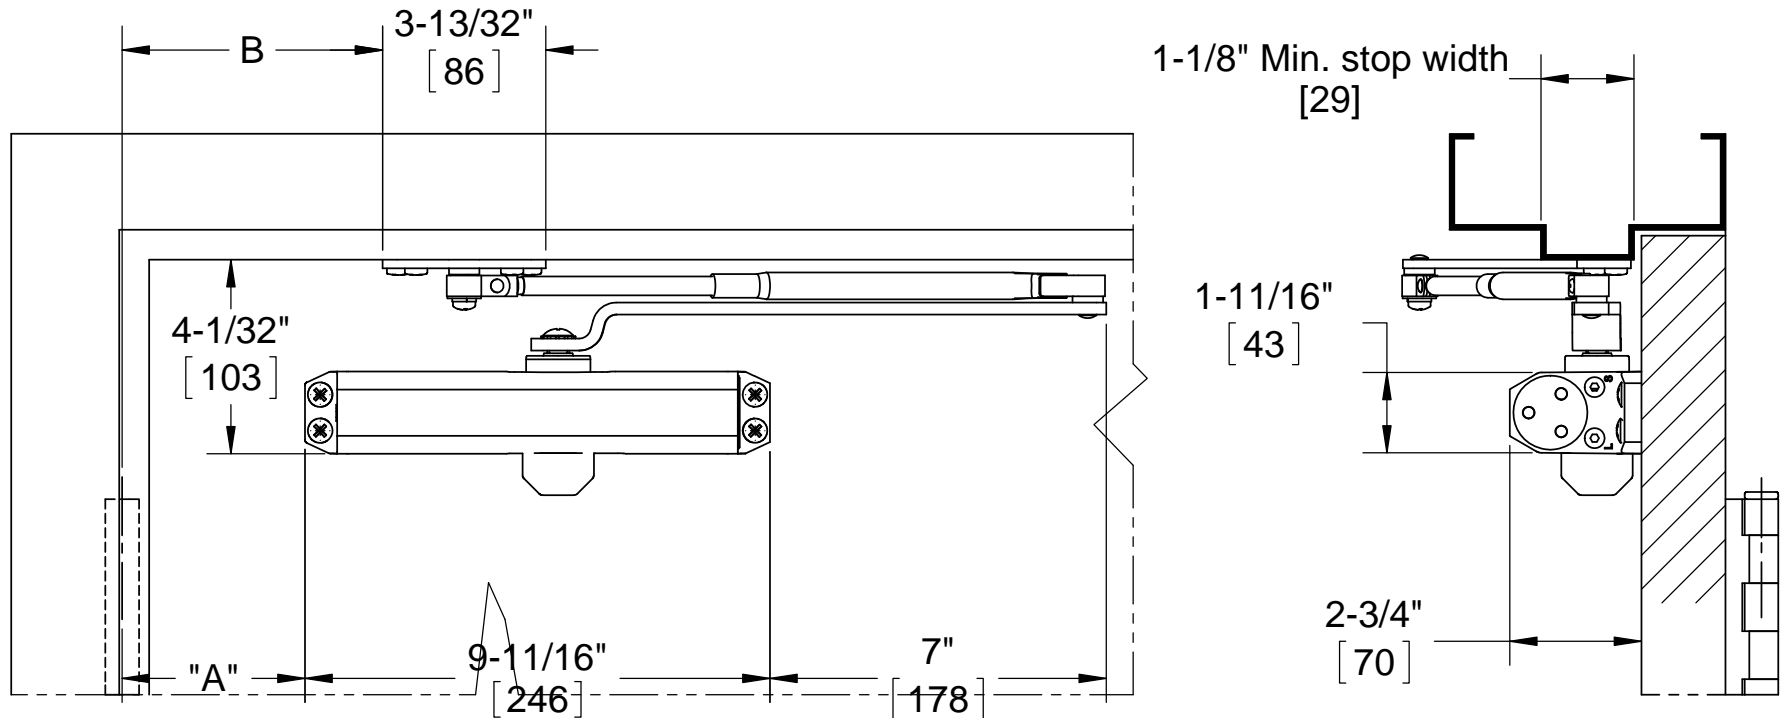

ANGLE OF DOOR OPENING	DIM "A" CLOSER	DIM "B" ARM SHOE
TO 100 DEG	7-5/8" [194]	9-1/4" [235]
100 TO 130 DEG	6-1/8" [156]	7-3/4" [197]
OVER 130 DEG	4-1/8" [105]	5-3/4" [146]

DOOR CLOSER MODELS:
 U1500 PARALLEL ARM
 PUSH SIDE MOUNT

DORMA USA, Inc.
 Reamstown, PA 17567

Toll-Free: (800) 523-8483
 Facsimile: (800) 274-9724

Always consult DORMA's web site for latest
 template at www.dorma.com.

PARALLEL ARM x ROUND FORM ARM

4-1/2" x 4-1/2" Butt Hinges

Minimum door rail for mounting closer 4-3/8" (5/8" stop shown).

Minimum door rail to the bottom of slim plastic cover 4-1/2".

ANGLE OF DOOR OPENING	DIM "A" CLOSER	DIM "B" ARM SHOE
TO 100 DEG	7-5/16" [186]	8-15/16" [228]
100 TO 130 DEG	5-13/16" [148]	7-7/16" [189]
OVER 130 DEG	3-13/16" [97]	5-7/16" [138]