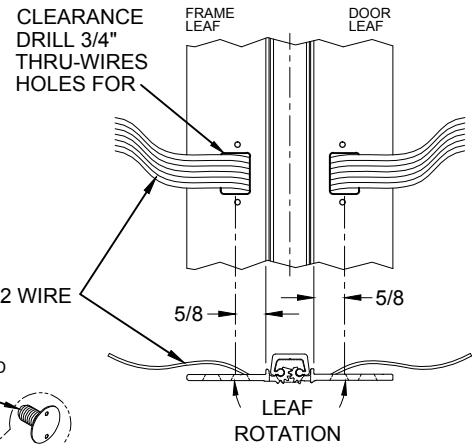

*THE THRU WIRING IS NOT CENTERED IN THE HINGE

R = REMOVABLE, (3) INDIVIDUAL HINGES, THRU WIRE CAN BE REMOVED TO ACCESS WIRES.

STANDARD HINGE SIZES & SCREW DETAIL

		6'8"	7'0"	7'2"	8'0"	10'0"
NOMINAL DOOR HEIGHT		6'8"	7'0"	7'2"	8'0"	10'0"
ACTUAL HINGE LENGTH		79"	83"	85"	95"	120"
FRAME	12-24 x 3/4" PHILLIPS FLAT HEAD, UNDERCUT, SELF DRILLING, THREAD FORMING TEK MACHINE SCREW	21	23	21	26	30
DOOR	12-24 x 3/4" PHILLIPS FLAT HEAD, UNDERCUT, SELF DRILLING, THREAD FORMING TEK MACHINE SCREW	21	23	21	26	30

670HD - (CE-12R) 12 WIRE EASY ACCESS WITH REMOVABLE OPTION

CLOSED POSITION

90° OPENING

180° OPENING

#6 SPANNER FLAT HEAD SECURITY SCREW PROVIDED STANDARD (4 PLACES)

**ISOMETRIC VIEW
~90° OPENING**

WIRE TRANSFER VIEW

WIRE TRANSFER VIEW

**ISOMETRIC VIEW
~90° OPENING**

SPECIFICATION:

DESCRIPTION: SINGLE CONDUCTOR #22 AWG WIRE FOR APPLICATIONS REQUIRING EXTREME FLEXIBILITY.

CONDUCTOR: #22 AWG 168/44 (0.002") SOFT BARE COPPER LHL.