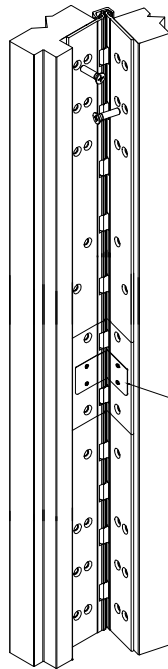

670HD - (CE-12R) 12 WIRE EASY ACCESS WITH REMOVABLE OPTION

12 WIRE STANDARD

*THE THRU WIRING IS NOT CENTERED IN THE HINGE

NOTES:

- HINGES CUT TO CUSTOM LENGTH ARE CUT FROM BOTTOM OF HINGE. CUSTOM CUT HINGE REQUIRES HANDING.

*THE THRU WIRING IS NOT CENTERED IN THE HINGE

R = REMOVABLE, (3) INDIVIDUAL HINGES, THRU WIRE CAN BE REMOVED TO ACCESS WIRES.

STANDARD HINGE SIZES & SCREW DETAIL

		6'8"	7'0"	7'2"	8'0"	10'0"
NOMINAL DOOR HEIGHT		6'8"	7'0"	7'2"	8'0"	10'0"
ACTUAL HINGE LENGTH		79"	83"	85"	95"	120"
FRAME	12-24 x 3/4" PHILLIPS FLAT HEAD, UNDERCUT, SELF DRILLING, THREAD FORMING TEK MACHINE SCREW	21	23	21	26	30
DOOR	12-24 x 3/4" PHILLIPS FLAT HEAD, UNDERCUT, SELF DRILLING, THREAD FORMING TEK MACHINE SCREW	21	23	21	26	30

670HD - (CE-12R) 12 WIRE EASY ACCESS WITH REMOVABLE OPTION

CLOSED POSITION

90° OPENING

180° OPENING

#6 SPANNER FLAT HEAD SECURITY SCREW PROVIDED STANDARD (4 PLACES)

**ISOMETRIC VIEW
~90° OPENING**

WIRE TRANSFER VIEW

WIRE TRANSFER VIEW

**ISOMETRIC VIEW
~90° OPENING**

SPECIFICATION:

DESCRIPTION: SINGLE CONDUCTOR #22 AWG WIRE FOR APPLICATIONS REQUIRING EXTREME FLEXIBILITY.

CONDUCTOR: #22 AWG 168/44 (0.002") SOFT BARE COPPER LHL.