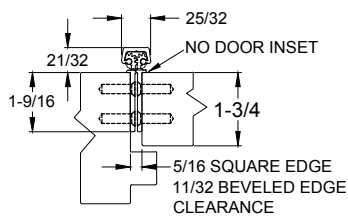

670HD - (CE-12R) 12 WIRE EASY ACCESS WITH REMOVABLE OPTION

12 WIRE STANDARD

*THE THRU WIRING IS NOT CENTERED IN THE HINGE

NOTES:

- HINGES CUT TO CUSTOM LENGTH ARE CUT FROM BOTTOM OF HINGE. CUSTOM CUT HINGE REQUIRES HANDING.

*THE THRU WIRING IS NOT CENTERED IN THE HINGE

R = REMOVABLE, (3) INDIVIDUAL HINGES, THRU WIRE CAN BE REMOVED TO ACCESS WIRES.

STANDARD HINGE SIZES & SCREW DETAIL

		6'8"	7'0"	7'2"	8'0"	10'0"
NOMINAL DOOR HEIGHT		6'8"	7'0"	7'2"	8'0"	10'0"
ACTUAL HINGE LENGTH		79"	83"	85"	95"	120"
FRAME	12-24 x 3/4" PHILLIPS FLAT HEAD, UNDERCUT, SELF DRILLING, THREAD FORMING TEK MACHINE SCREW	21	23	21	26	30
DOOR	12-24 x 3/4" PHILLIPS FLAT HEAD, UNDERCUT, SELF DRILLING, THREAD FORMING TEK MACHINE SCREW	21	23	21	26	30

670HD - (CE-12R) 12 WIRE EASY ACCESS WITH REMOVABLE OPTION

CLOSED POSITION

90° OPENING

180° OPENING

#6 SPANNER FLAT HEAD SECURITY SCREW PROVIDED STANDARD (4 PLACES)

**ISOMETRIC VIEW
~90° OPENING**

WIRE TRANSFER VIEW

WIRE TRANSFER VIEW

**ISOMETRIC VIEW
~90° OPENING**

SPECIFICATION:

DESCRIPTION: SINGLE CONDUCTOR #22 AWG WIRE FOR APPLICATIONS REQUIRING EXTREME FLEXIBILITY.

CONDUCTOR: #22 AWG 168/44 (0.002") SOFT BARE COPPER LHL.