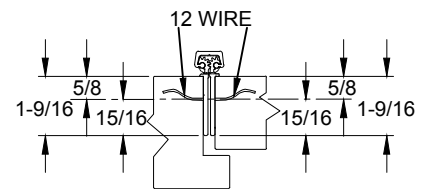

*THE THRU WIRING IS NOT CENTERED IN THE HINGE

R = REMOVABLE, (3) INDIVIDUAL HINGES, THRU WIRE CAN BE REMOVED TO ACCESS WIRES.

STANDARD HINGE SIZES & SCREW DETAIL

		6'8"	7'0"	7'2"	8'0"	10'0"
NOMINAL DOOR HEIGHT		6'8"	7'0"	7'2"	8'0"	10'0"
ACTUAL HINGE LENGTH		79"	83"	85"	95"	120"
FRAME	12-24 x 3/4" PHILLIPS FLAT HEAD, UNDERCUT, SELF DRILLING, THREAD FORMING TEK MACHINE SCREW	21	23	21	26	30
DOOR	12-24 x 3/4" PHILLIPS FLAT HEAD, UNDERCUT, SELF DRILLING, THREAD FORMING TEK MACHINE SCREW	21	23	21	26	30

670HD - (CE-12R) 12 WIRE EASY ACCESS WITH REMOVABLE OPTION

CLOSED POSITION

90° OPENING

180° OPENING

#6 SPANNER FLAT HEAD SECURITY SCREW PROVIDED STANDARD (4 PLACES)

**ISOMETRIC VIEW
~90° OPENING**

WIRE TRANSFER VIEW

WIRE TRANSFER VIEW

**ISOMETRIC VIEW
~90° OPENING**

SPECIFICATION:

DESCRIPTION: SINGLE CONDUCTOR #22 AWG WIRE FOR APPLICATIONS REQUIRING EXTREME FLEXIBILITY.

CONDUCTOR: #22 AWG 168/44 (0.002") SOFT BARE COPPER LHL.