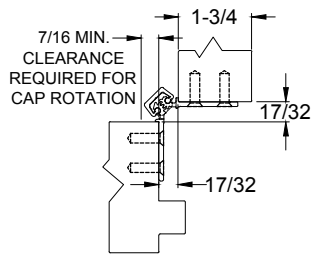

*THE THRU WIRING IS NOT CENTERED IN THE HINGE

R = REMOVABLE, (3) INDIVIDUAL HINGES, THRU WIRE CAN BE REMOVED TO ACCESS WIRES.

STANDARD HINGE SIZES & SCREW DETAIL

		6'8"	7'0"	7'2"	8'0"	10'0"
NOMINAL DOOR HEIGHT		6'8"	7'0"	7'2"	8'0"	10'0"
ACTUAL HINGE LENGTH		79"	83"	85"	95"	120"
FRAME	12-24 x 3/4" PHILLIPS FLAT HEAD, UNDERCUT, SELF DRILLING, THREAD FORMING TEK MACHINE SCREW	21	23	21	26	30
DOOR	12-24 x 3/4" PHILLIPS FLAT HEAD, UNDERCUT, SELF DRILLING, THREAD FORMING TEK MACHINE SCREW	21	23	21	26	30

670HD - (CE-12R) 12 WIRE EASY ACCESS WITH REMOVABLE OPTION

CLOSED POSITION

90° OPENING

180° OPENING

#6 SPANNER FLAT HEAD SECURITY SCREW PROVIDED STANDARD (4 PLACES)

**ISOMETRIC VIEW
~90° OPENING**

WIRE TRANSFER VIEW

WIRE TRANSFER VIEW

**ISOMETRIC VIEW
~90° OPENING**

SPECIFICATION:

DESCRIPTION: SINGLE CONDUCTOR #22 AWG WIRE FOR APPLICATIONS REQUIRING EXTREME FLEXIBILITY.

CONDUCTOR: #22 AWG 168/44 (0.002") SOFT BARE COPPER LHL.

INSULATION: PROPRIETARY FORMULATION PVC 0.010" NOM. WALL MEETS VW-1 FLAME REQUIREMENT.

DIAMETER: 0.053" ± 0.003".

RESISTANCE: 16.7 OHMS MAX. @ 20°C, PER 1000 FT.

VOLTAGE RATING: 600 VOLTS RMS, DEPENDING ON SPECIFICATION.