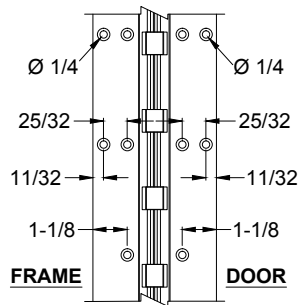

670HD - (CE-12R) 12 WIRE EASY ACCESS WITH REMOVABLE OPTION

12 WIRE STANDARD

*THE THRU WIRING IS NOT CENTERED IN THE HINGE

NOTES:

- HINGES CUT TO CUSTOM LENGTH ARE CUT FROM BOTTOM OF HINGE. CUSTOM CUT HINGE REQUIRES HANDING.

*THE THRU WIRING IS NOT CENTERED IN THE HINGE

R = REMOVABLE, (3) INDIVIDUAL HINGES, THRU WIRE CAN BE REMOVED TO ACCESS WIRES.

STANDARD HINGE SIZES & SCREW DETAIL

		6'8"	7'0"	7'2"	8'0"	10'0"
NOMINAL DOOR HEIGHT		6'8"	7'0"	7'2"	8'0"	10'0"
ACTUAL HINGE LENGTH		79"	83"	85"	95"	120"
FRAME	12-24 x 3/4" PHILLIPS FLAT HEAD, UNDERCUT, SELF DRILLING, THREAD FORMING TEK MACHINE SCREW	21	23	21	26	30
DOOR	12-24 x 3/4" PHILLIPS FLAT HEAD, UNDERCUT, SELF DRILLING, THREAD FORMING TEK MACHINE SCREW	21	23	21	26	30

670HD - (CE-12R) 12 WIRE EASY ACCESS WITH REMOVABLE OPTION

CLOSED POSITION

90° OPENING

180° OPENING

#6 SPANNER FLAT HEAD SECURITY SCREW PROVIDED STANDARD (4 PLACES)

**ISOMETRIC VIEW
~90° OPENING**

WIRE TRANSFER VIEW

WIRE TRANSFER VIEW

**ISOMETRIC VIEW
~90° OPENING**

SPECIFICATION:

DESCRIPTION: SINGLE CONDUCTOR #22 AWG WIRE FOR APPLICATIONS REQUIRING EXTREME FLEXIBILITY.

CONDUCTOR: #22 AWG 168/44 (0.002") SOFT BARE COPPER LHL.