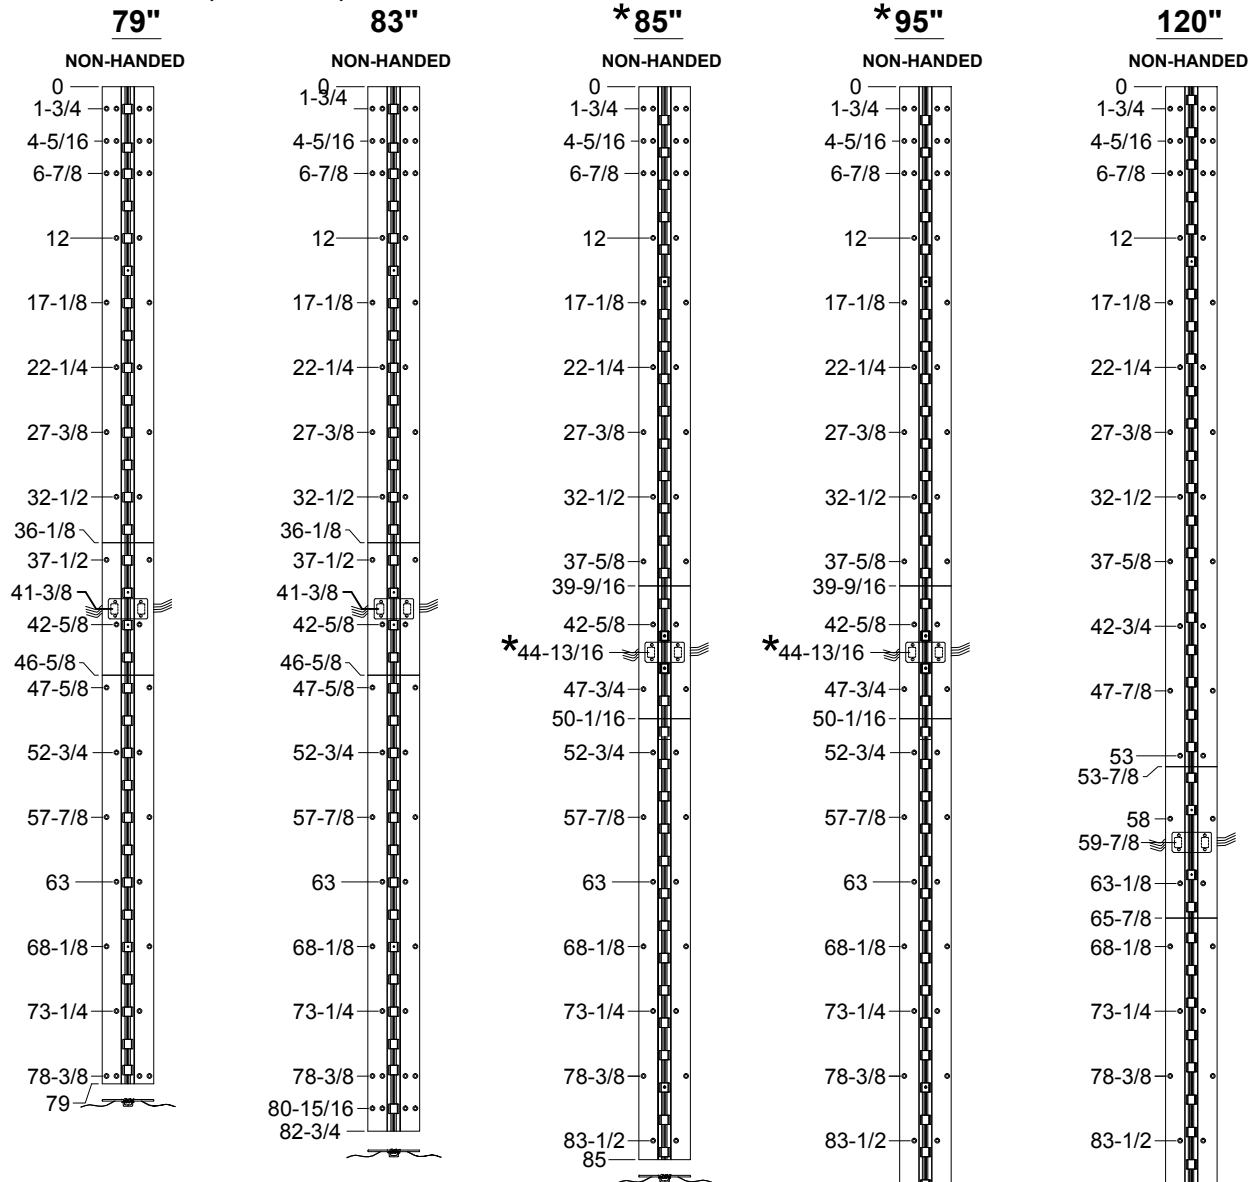

670HD - (CE-12R) 12 WIRE EASY ACCESS WITH REMOVABLE OPTION

12 WIRE STANDARD

*THE THRU WIRING IS NOT CENTERED IN THE HINGE

NOTES:

- HINGES CUT TO CUSTOM LENGTH ARE CUT FROM BOTTOM OF HINGE. CUSTOM CUT HINGE REQUIRES HANDING.

*THE THRU WIRING IS NOT CENTERED IN THE HINGE

R = REMOVABLE, (3) INDIVIDUAL HINGES, THRU WIRE CAN BE REMOVED TO ACCESS WIRES.

STANDARD HINGE SIZES & SCREW DETAIL

		6'8"	7'0"	7'2"	8'0"	10'0"
NOMINAL DOOR HEIGHT		6'8"	7'0"	7'2"	8'0"	10'0"
ACTUAL HINGE LENGTH		79"	83"	85"	95"	120"
FRAME	12-24 x 3/4" PHILLIPS FLAT HEAD, UNDERCUT, SELF DRILLING, THREAD FORMING TEK MACHINE SCREW	21	23	21	26	30
DOOR	12-24 x 3/4" PHILLIPS FLAT HEAD, UNDERCUT, SELF DRILLING, THREAD FORMING TEK MACHINE SCREW	21	23	21	26	30

670HD - (CE-12R) 12 WIRE EASY ACCESS WITH REMOVABLE OPTION

CLOSED POSITION

90° OPENING

180° OPENING

#6 SPANNER FLAT HEAD SECURITY SCREW PROVIDED STANDARD (4 PLACES)

**ISOMETRIC VIEW
~90° OPENING**

WIRE TRANSFER VIEW

WIRE TRANSFER VIEW

**ISOMETRIC VIEW
~90° OPENING**

SPECIFICATION:

DESCRIPTION: SINGLE CONDUCTOR #22 AWG WIRE FOR APPLICATIONS REQUIRING EXTREME FLEXIBILITY.

CONDUCTOR: #22 AWG 168/44 (0.002") SOFT BARE COPPER LHL.