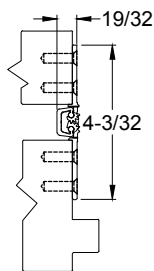

670HD - (CE-12R) 12 WIRE EASY ACCESS WITH REMOVABLE OPTION

12 WIRE STANDARD

*THE THRU WIRING IS NOT CENTERED IN THE HINGE

NOTES:

- HINGES CUT TO CUSTOM LENGTH ARE CUT FROM BOTTOM OF HINGE. CUSTOM CUT HINGE REQUIRES HANDING.

*THE THRU WIRING IS NOT CENTERED IN THE HINGE

R = REMOVABLE, (3) INDIVIDUAL HINGES, THRU WIRE CAN BE REMOVED TO ACCESS WIRES.

STANDARD HINGE SIZES & SCREW DETAIL

		6'8"	7'0"	7'2"	8'0"	10'0"
NOMINAL DOOR HEIGHT		6'8"	7'0"	7'2"	8'0"	10'0"
ACTUAL HINGE LENGTH		79"	83"	85"	95"	120"
FRAME	12-24 x 3/4" PHILLIPS FLAT HEAD, UNDERCUT, SELF DRILLING, THREAD FORMING TEK MACHINE SCREW	21	23	21	26	30
DOOR	12-24 x 3/4" PHILLIPS FLAT HEAD, UNDERCUT, SELF DRILLING, THREAD FORMING TEK MACHINE SCREW	21	23	21	26	30

670HD - (CE-12R) 12 WIRE EASY ACCESS WITH REMOVABLE OPTION

CLOSED POSITION

90° OPENING

180° OPENING

#6 SPANNER FLAT HEAD SECURITY SCREW PROVIDED STANDARD (4 PLACES)

**ISOMETRIC VIEW
~90° OPENING**

WIRE TRANSFER VIEW

WIRE TRANSFER VIEW

**ISOMETRIC VIEW
~90° OPENING**

SPECIFICATION:

DESCRIPTION: SINGLE CONDUCTOR #22 AWG WIRE FOR APPLICATIONS REQUIRING EXTREME FLEXIBILITY.

CONDUCTOR: #22 AWG 168/44 (0.002") SOFT BARE COPPER LHL.