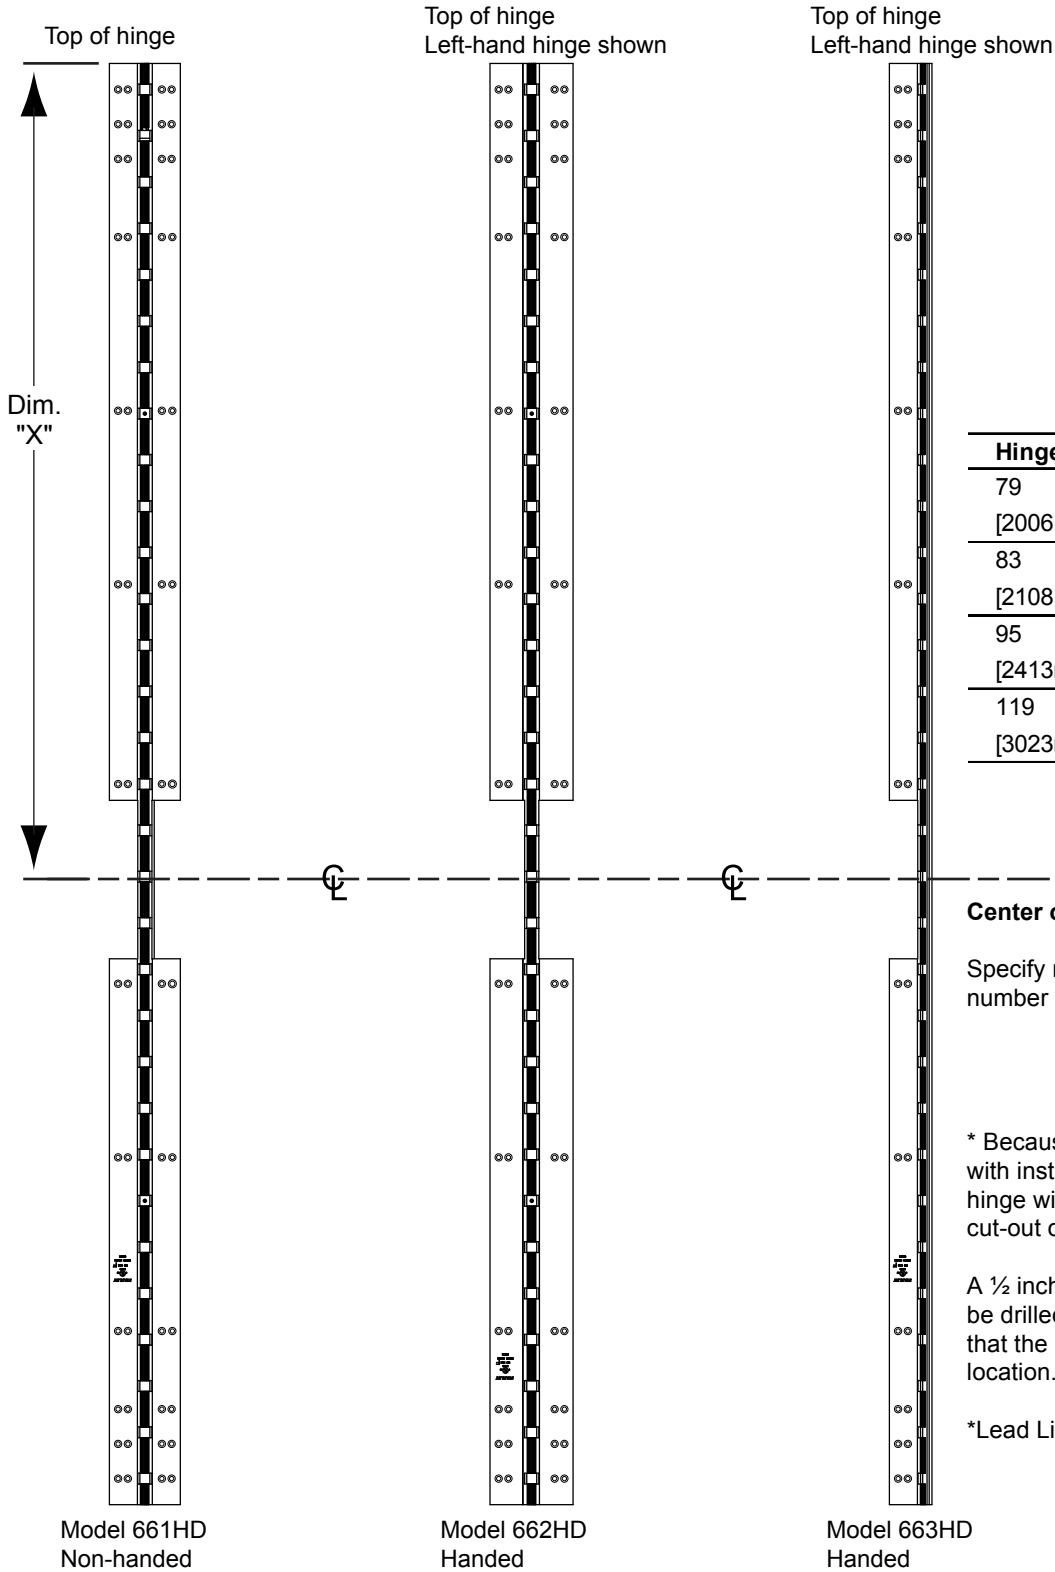

661HD, 662HD, and 663HD - EPT CUTOUT

STANLEY

dormakaba USA Inc.
6161 East 75th Street
Indianapolis, IN 46250 USA
Customer Service: 1-855-365-2407

stanleyhardwarefordoors.com

T91680_A
661HD, 662HD, 663HD EPT CUTOUT