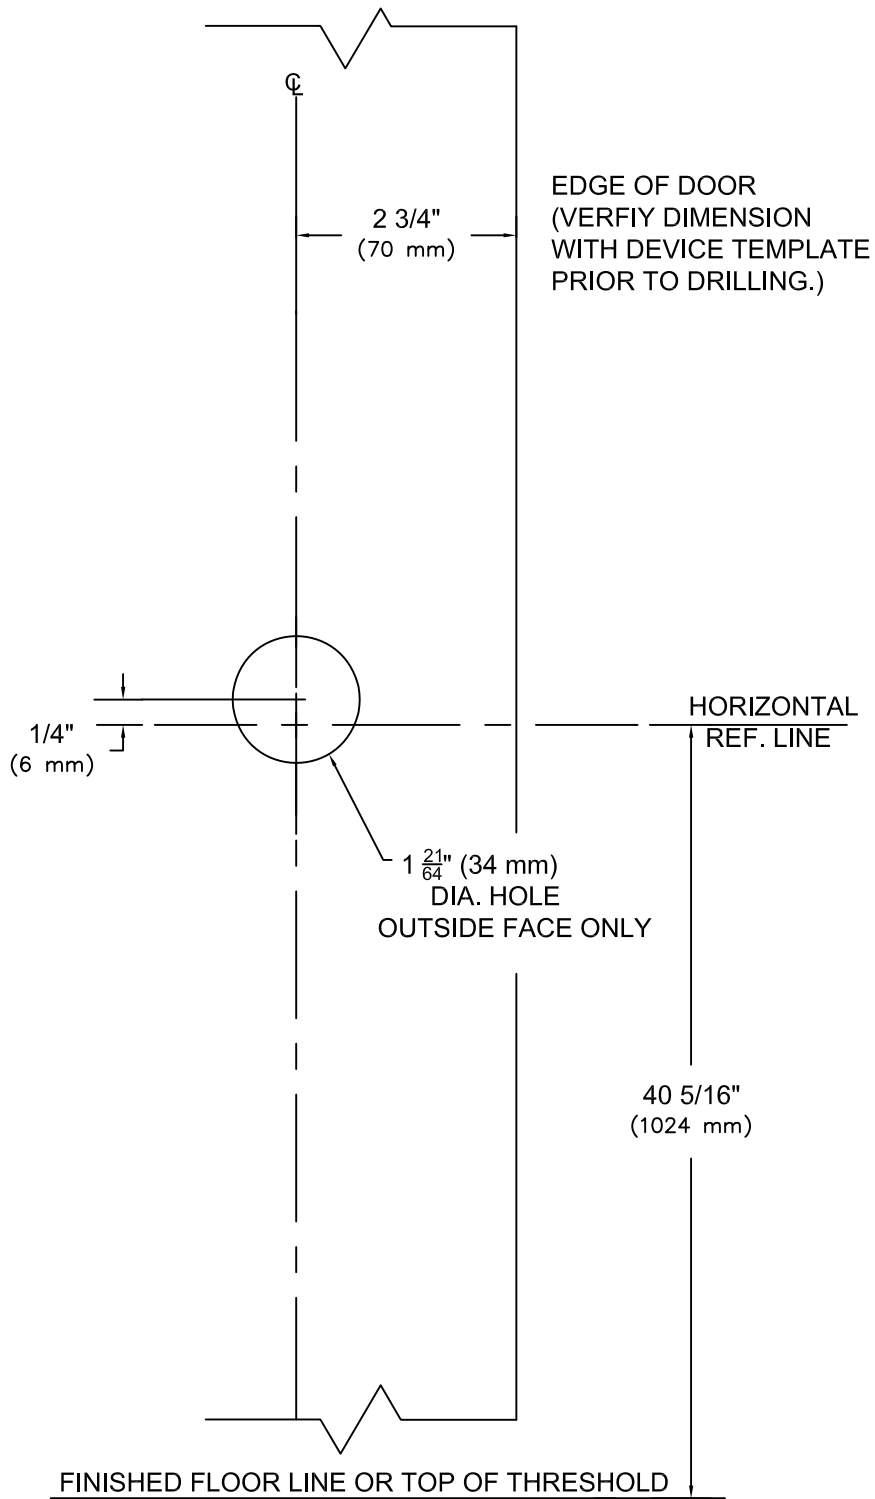

RHR SHOWN
LHR OPPOSITE

REV. No. 5

REVISION: Lever Style Notes

DATE: 1-27-2014

ADDITIONAL PREP FOR FIRE RATED CHANNEL
WHEN USED WITH OUT TRIM OR WITH FOLLOWING TRIMS
Y*03R Note; * Denotes all Lever Design Styles
V103CV, V303CV, PTT03CV or PRT03CV

TEMPLATE NUMBER
T-9122WD
⑤