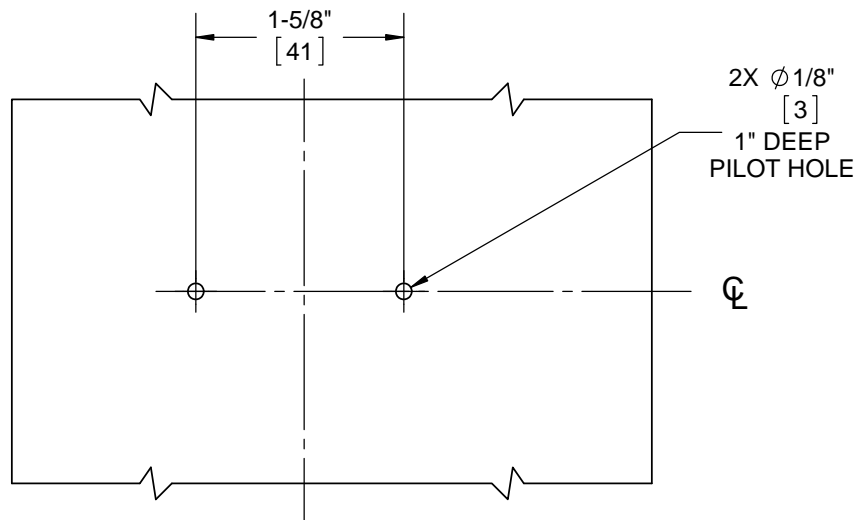

1/8" OVER 2" BEVEL  
[3mm OVER 51mm]

**NOTES:**

1. DRAWING IS NOT TO SCALE.
2. DIMENSIONS ARE IN INCHES/[MM].

**BEVELED EDGE DETAIL**

**SQUARE EDGE DETAIL**

**DOOR FACE DETAIL**

**NOTES:**

1. DRAWING IS NOT TO SCALE.
2. DIMENSIONS ARE IN INCHES/[MM].