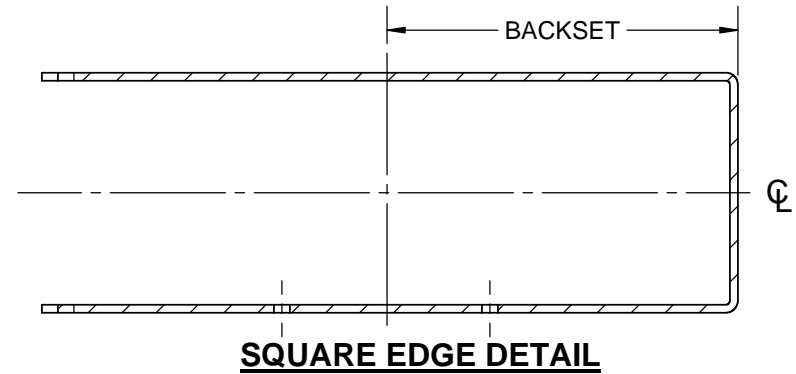

1/8" OVER 2" BEVEL  
[3mm OVER 51mm]

**NOTES:**

1. DRAWING IS NOT TO SCALE.
2. DIMENSIONS ARE IN INCHES/[MM].

**BEVELED EDGE DETAIL**

**SQUARE EDGE DETAIL**

**DOOR FACE DETAIL**

**NOTES:**

1. DRAWING IS NOT TO SCALE.
2. DIMENSIONS ARE IN INCHES/[MM].