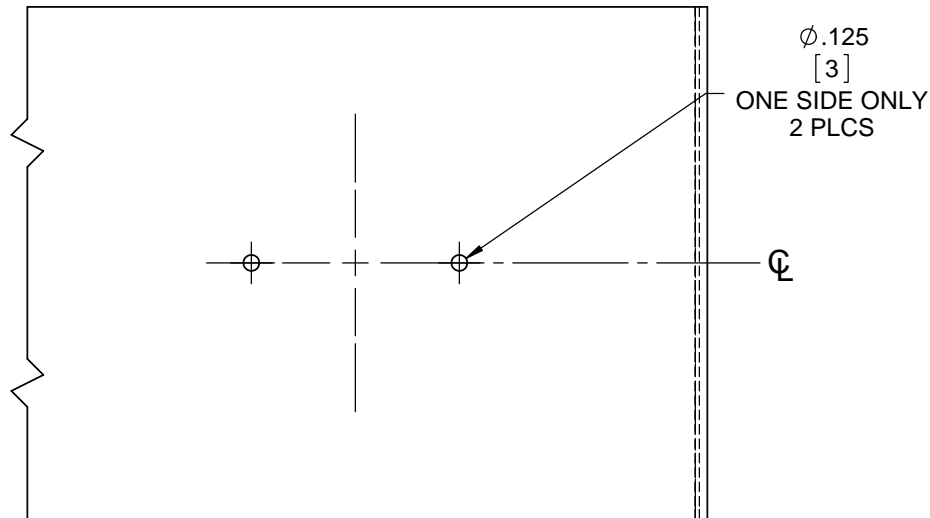

1/8" OVER 2" BEVEL  
[3mm OVER 51mm]

**NOTES:**

1. DRAWING IS NOT TO SCALE.
2. DIMENSIONS ARE IN INCHES/[MM].

**BEVELED EDGE DETAIL**

**SQUARE EDGE DETAIL**

**DOOR FACE DETAIL**

**NOTES:**

1. DRAWING IS NOT TO SCALE.
2. DIMENSIONS ARE IN INCHES/[MM].