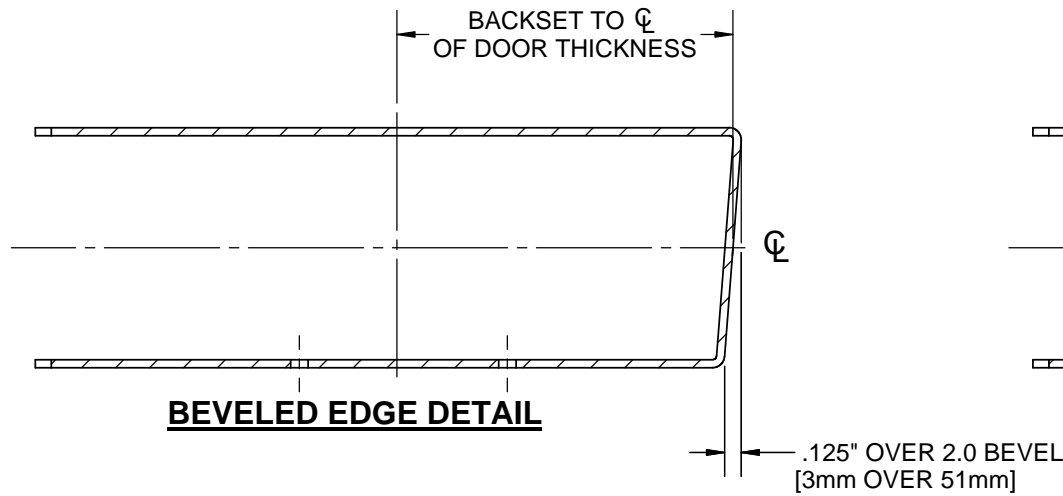

1/8" OVER 2" BEVEL  
[3mm OVER 51mm]

**NOTES:**

1. DRAWING IS NOT TO SCALE.
2. DIMENSIONS ARE IN INCHES/[MM].

**BEVELED EDGE DETAIL**

**SQUARE EDGE DETAIL**

**DOOR FACE DETAIL**

**NOTES:**

1. DRAWING IS NOT TO SCALE.
2. DIMENSIONS ARE IN INCHES/[MM].