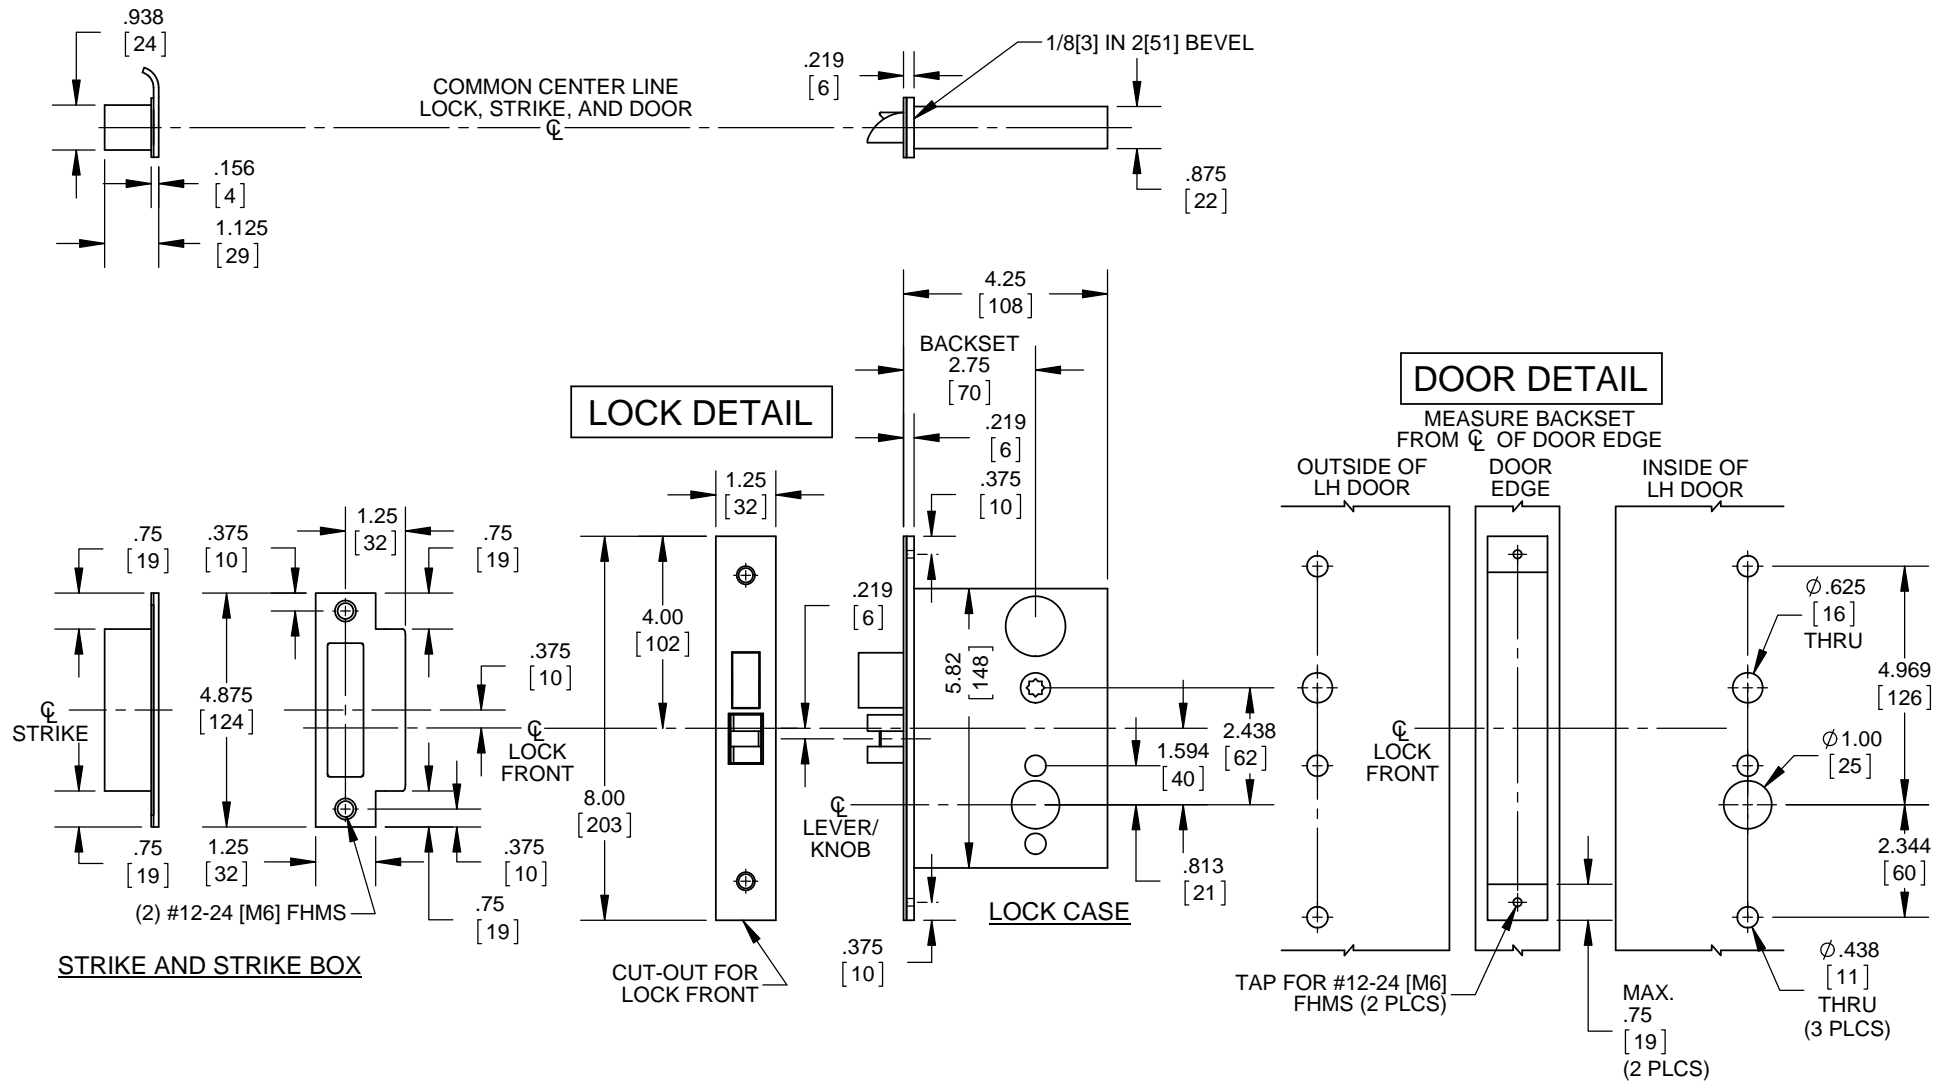

- NOTES:
 1. DIMENSIONS ARE IN INCHES/[MM].
 2. DO NOT SCALE DRAWING.

DOOR CUT-OUTS AS INDICATED UNDER DOOR DETAIL.
 FRAME FOR STRIKE SHOWN UNDER LOCK DETAIL.

WOOD DOORS - H Escutcheon Trim
 M9940, M9942

DORMA Architectural Hardware
 Reamstown, PA 17567

- NOTES:
 1. DIMENSIONS ARE IN INCHES/[MM].
 2. DO NOT SCALE DRAWING.

DOOR CUT-OUTS AS INDICATED UNDER DOOR DETAIL.
 FRAME FOR STRIKE SHOWN UNDER LOCK DETAIL.