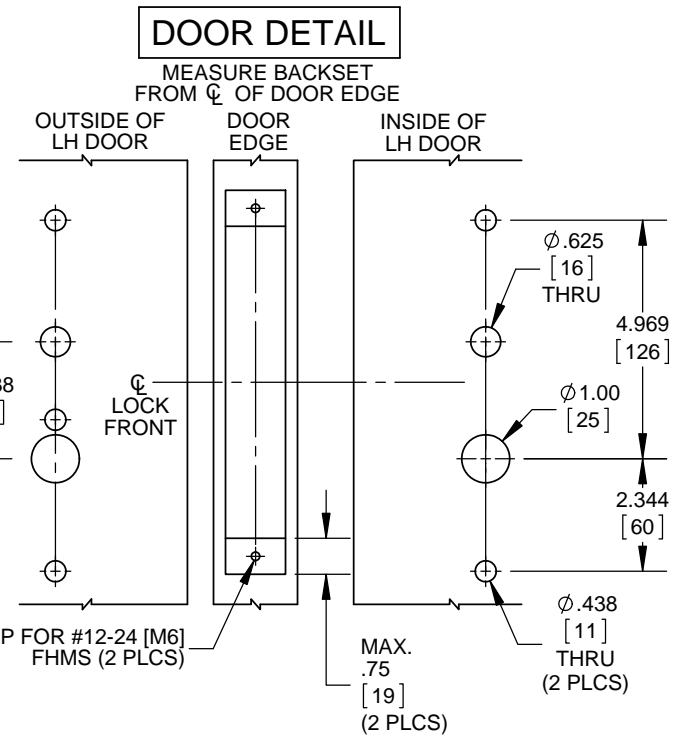

NOTES:  
1. DIMENSIONS ARE IN INCHES/[MM].  
2. DO NOT SCALE DRAWING.

DOOR CUT-OUTS AS INDICATED UNDER DOOR DETAIL.  
FRAME FOR STRIKE SHOWN UNDER LOCK DETAIL.

**WOOD DOORS - H Escutcheon Trim**  
M9040, M9042

DORMA USA, Inc.  
Reamstown, PA 17567

- NOTES:  
 1. DIMENSIONS ARE IN INCHES/[MM].  
 2. DO NOT SCALE DRAWING.

DOOR CUT-OUTS AS INDICATED UNDER DOOR DETAIL.  
 FRAME FOR STRIKE SHOWN UNDER LOCK DETAIL.