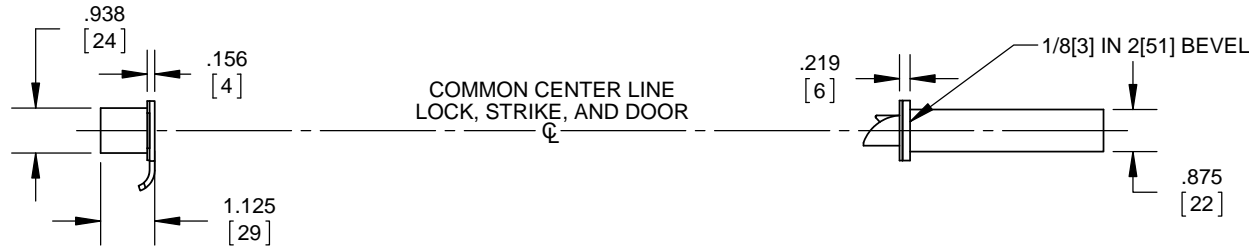

NOTES:  
1. DIMENSIONS ARE IN INCHES/[MM].  
2. DO NOT SCALE DRAWING.

DOOR CUT-OUTS AS INDICATED UNDER DOOR DETAIL.  
FRAME FOR STRIKE SHOWN UNDER LOCK DETAIL.

**WOOD DOORS - H Escutcheon Trim**  
M9040, M9042

DORMA USA, Inc.  
Reamstown, PA 17567

- NOTES:  
 1. DIMENSIONS ARE IN INCHES/[MM].  
 2. DO NOT SCALE DRAWING.

DOOR CUT-OUTS AS INDICATED UNDER DOOR DETAIL.  
 FRAME FOR STRIKE SHOWN UNDER LOCK DETAIL.