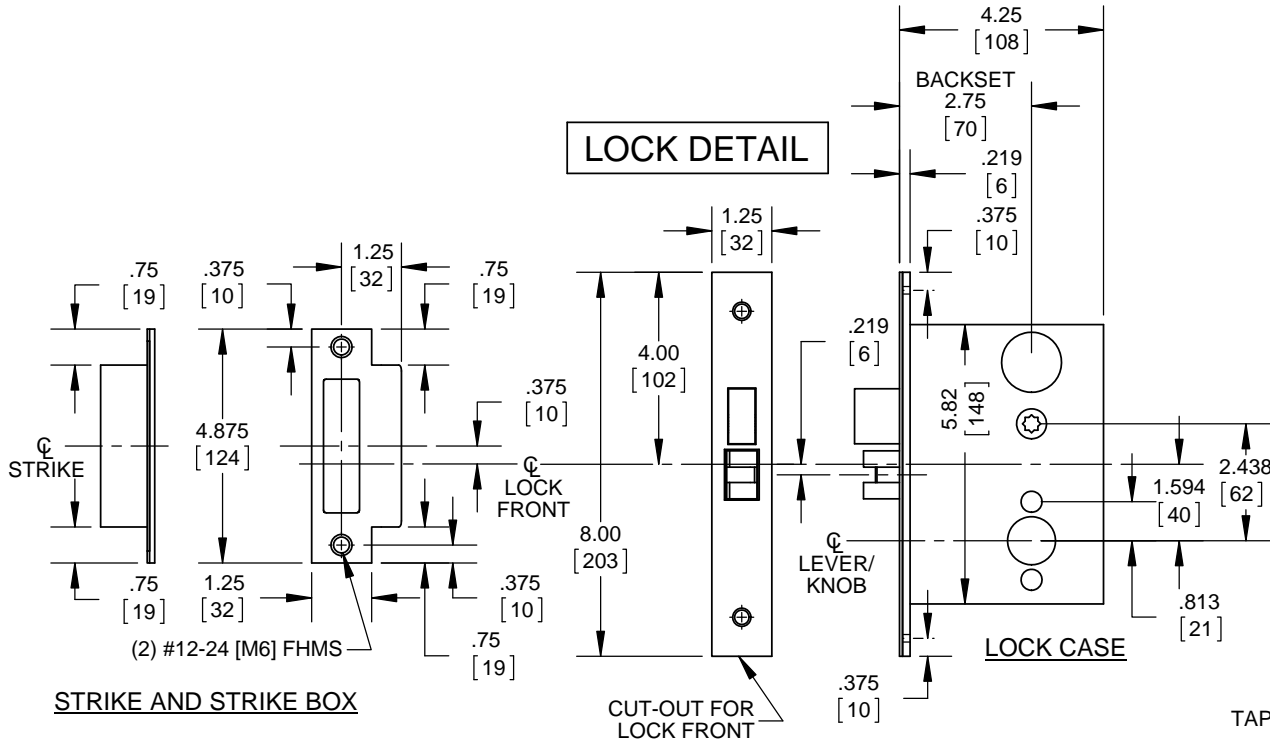

NOTES:  
1. DIMENSIONS ARE IN INCHES/[MM].  
2. DO NOT SCALE DRAWING.

DOOR CUT-OUTS AS INDICATED UNDER DOOR DETAIL.  
FRAME FOR STRIKE SHOWN UNDER LOCK DETAIL.

**WOOD DOORS - H Escutcheon Trim**  
M9040, M9042

DORMA USA, Inc.  
Reamstown, PA 17567

- NOTES:  
 1. DIMENSIONS ARE IN INCHES/[MM].  
 2. DO NOT SCALE DRAWING.

DOOR CUT-OUTS AS INDICATED UNDER DOOR DETAIL.  
 FRAME FOR STRIKE SHOWN UNDER LOCK DETAIL.