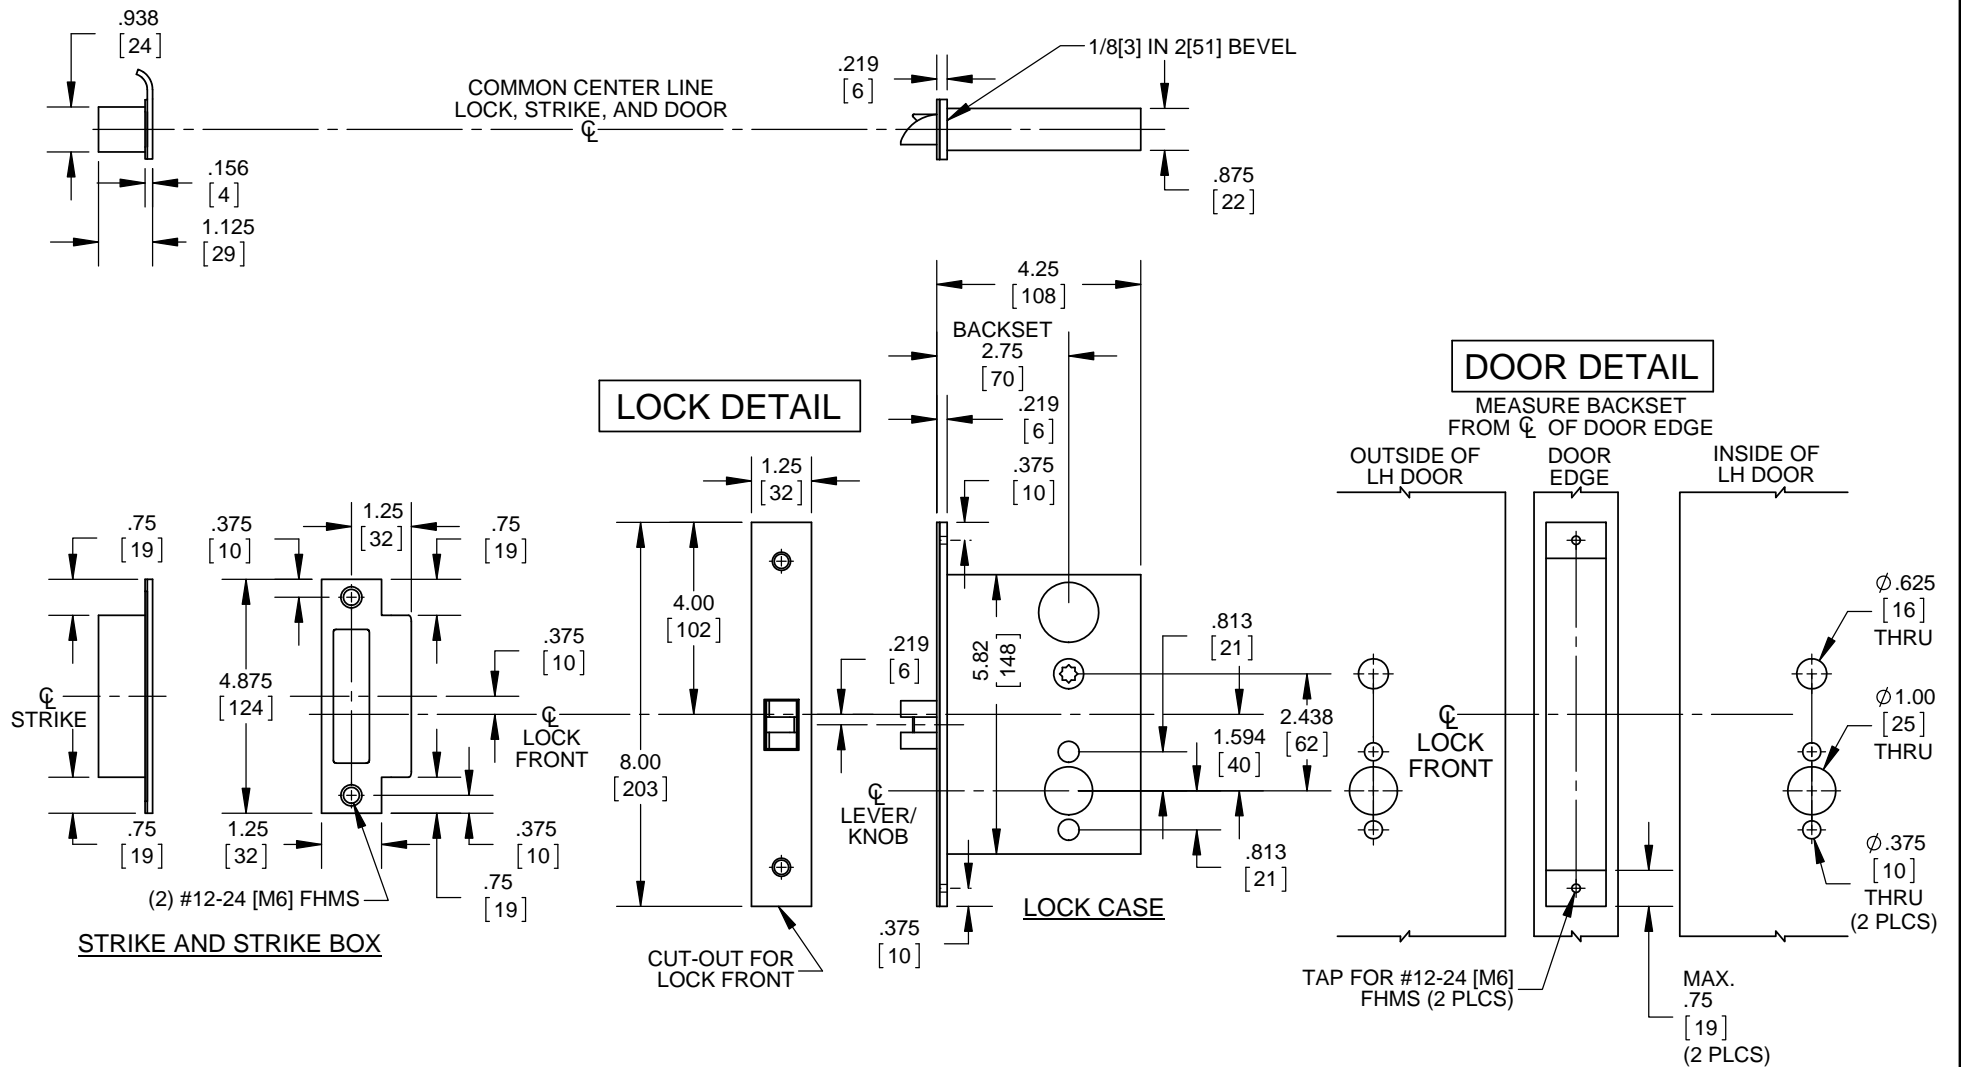

NOTES:
 1. DIMENSIONS ARE IN INCHES/[MM].
 2. DO NOT SCALE DRAWING.

DOOR CUT-OUTS AS INDICATED UNDER DOOR DETAIL.
 FRAME FOR STRIKE SHOWN UNDER LOCK DETAIL.

WOOD DOORS - A&B Rose Trim
 M9040 WITH THUMB TURN ON INSIDE & OUTSIDE
 M9046 WITH INDICATOR

DORMA Architectural Hardware
 Reamstown, PA 17567

- NOTES:
1. DIMENSIONS ARE IN INCHES/[MM].
 2. DO NOT SCALE DRAWING.

DOOR CUT-OUTS AS INDICATED UNDER DOOR DETAIL.
FRAME FOR STRIKE SHOWN UNDER LOCK DETAIL.

STEEL DOORS - A&B Rose Trim
M9040 WITH THUMB TURN ON INSIDE & OUTSIDE
M9046 WITH INDICATOR

DORMA Architectural Hardware
Reamstown, PA 17567