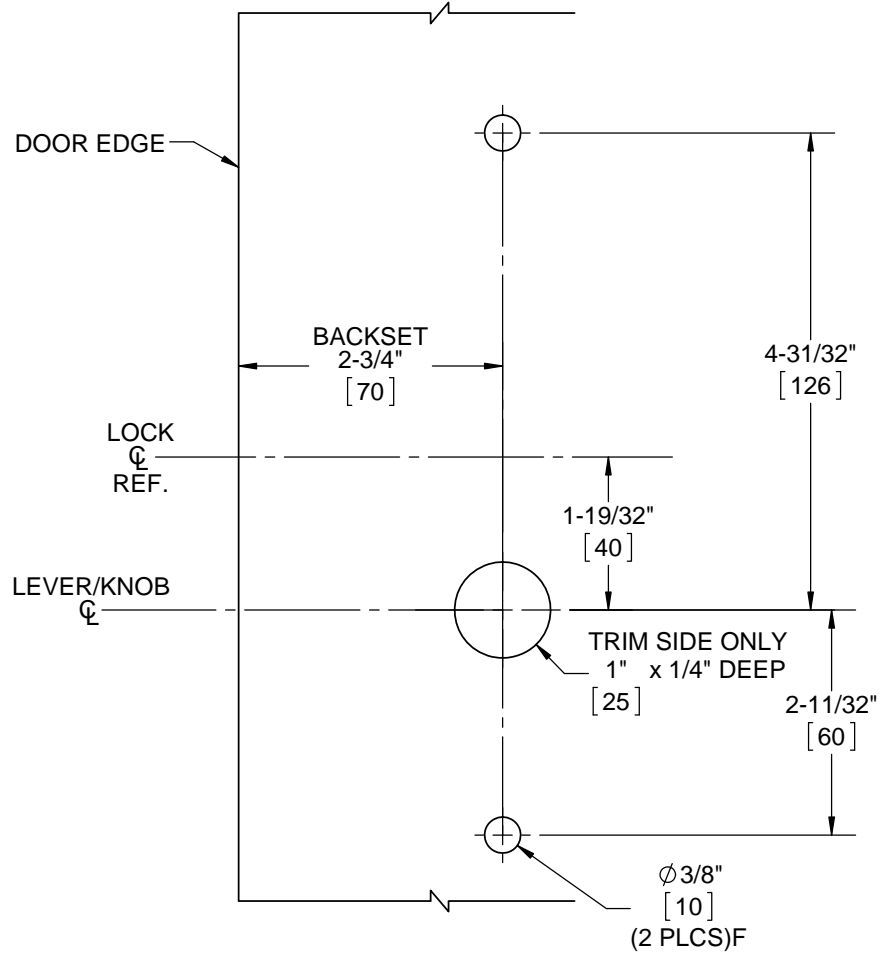

DOOR DETAIL

- NOTES:
1. DIMENSIONS ARE IN INCHES/[MM].
 2. DO NOT SCALE DRAWING.

DOOR CUT-OUTS AS INDICATED UNDER DOOR DETAIL

WOOD DOORS - H Escutcheon Trim
M9001
TRIM ONE SIDE ONLY

DORMA Architectural Hardware
Reamstown, PA 17567

DOOR DETAIL

NOTES:

1. DIMENSIONS ARE IN INCHES/[MM].
2. DO NOT SCALE DRAWING.

DOOR CUT-OUTS AS INDICATED UNDER DOOR DETAIL

METAL DOORS - H Escutcheon Trim
M9001
TRIM ONE SIDE ONLY

DORMA Architectural Hardware
Reamstown, PA 17567