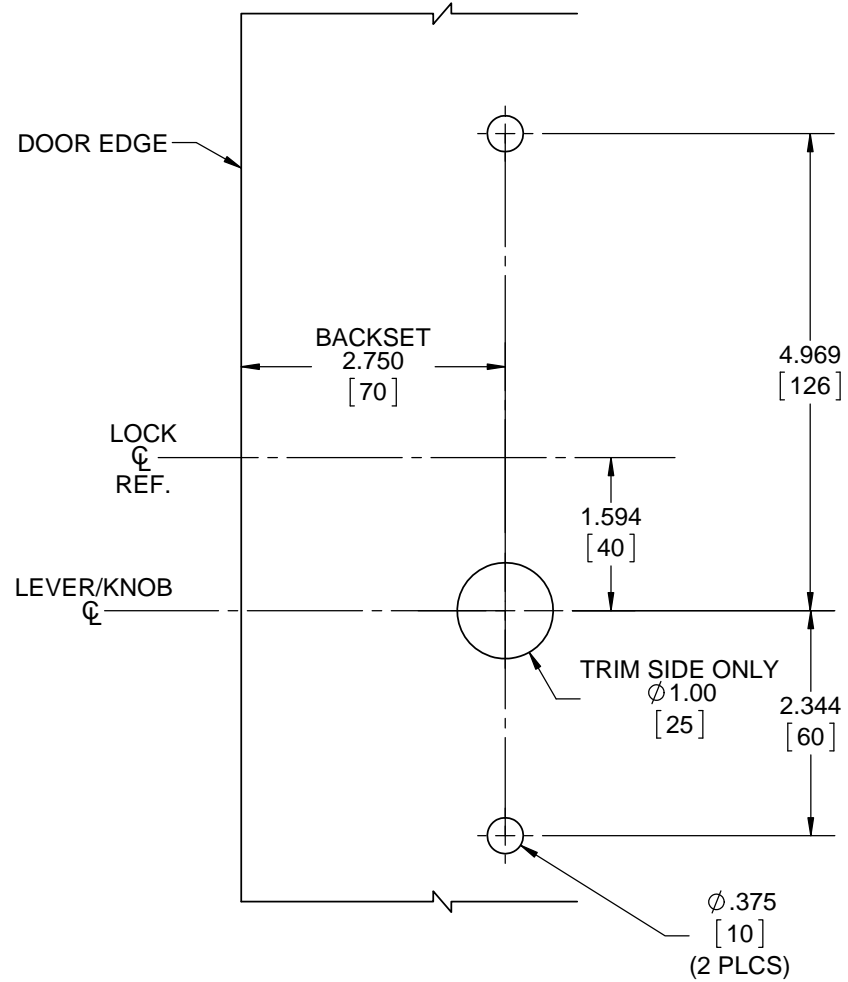

DOOR DETAIL

- NOTES:
1. DIMENSIONS ARE IN INCHES/[MM].
 2. DO NOT SCALE DRAWING.

DOOR CUT-OUTS AS INDICATED UNDER DOOR DETAIL

WOOD DOORS - H Escutcheon Trim
M9001
TRIM ONE SIDE ONLY

DORMA Architectural Hardware
Reamstown, PA 17567

DOOR DETAIL

NOTES:

1. DIMENSIONS ARE IN INCHES/[MM].
2. DO NOT SCALE DRAWING.

DOOR CUT-OUTS AS INDICATED UNDER DOOR DETAIL

METAL DOORS - H Escutcheon Trim
M9001
TRIM ONE SIDE ONLY

DORMA Architectural Hardware
Reamstown, PA 17567