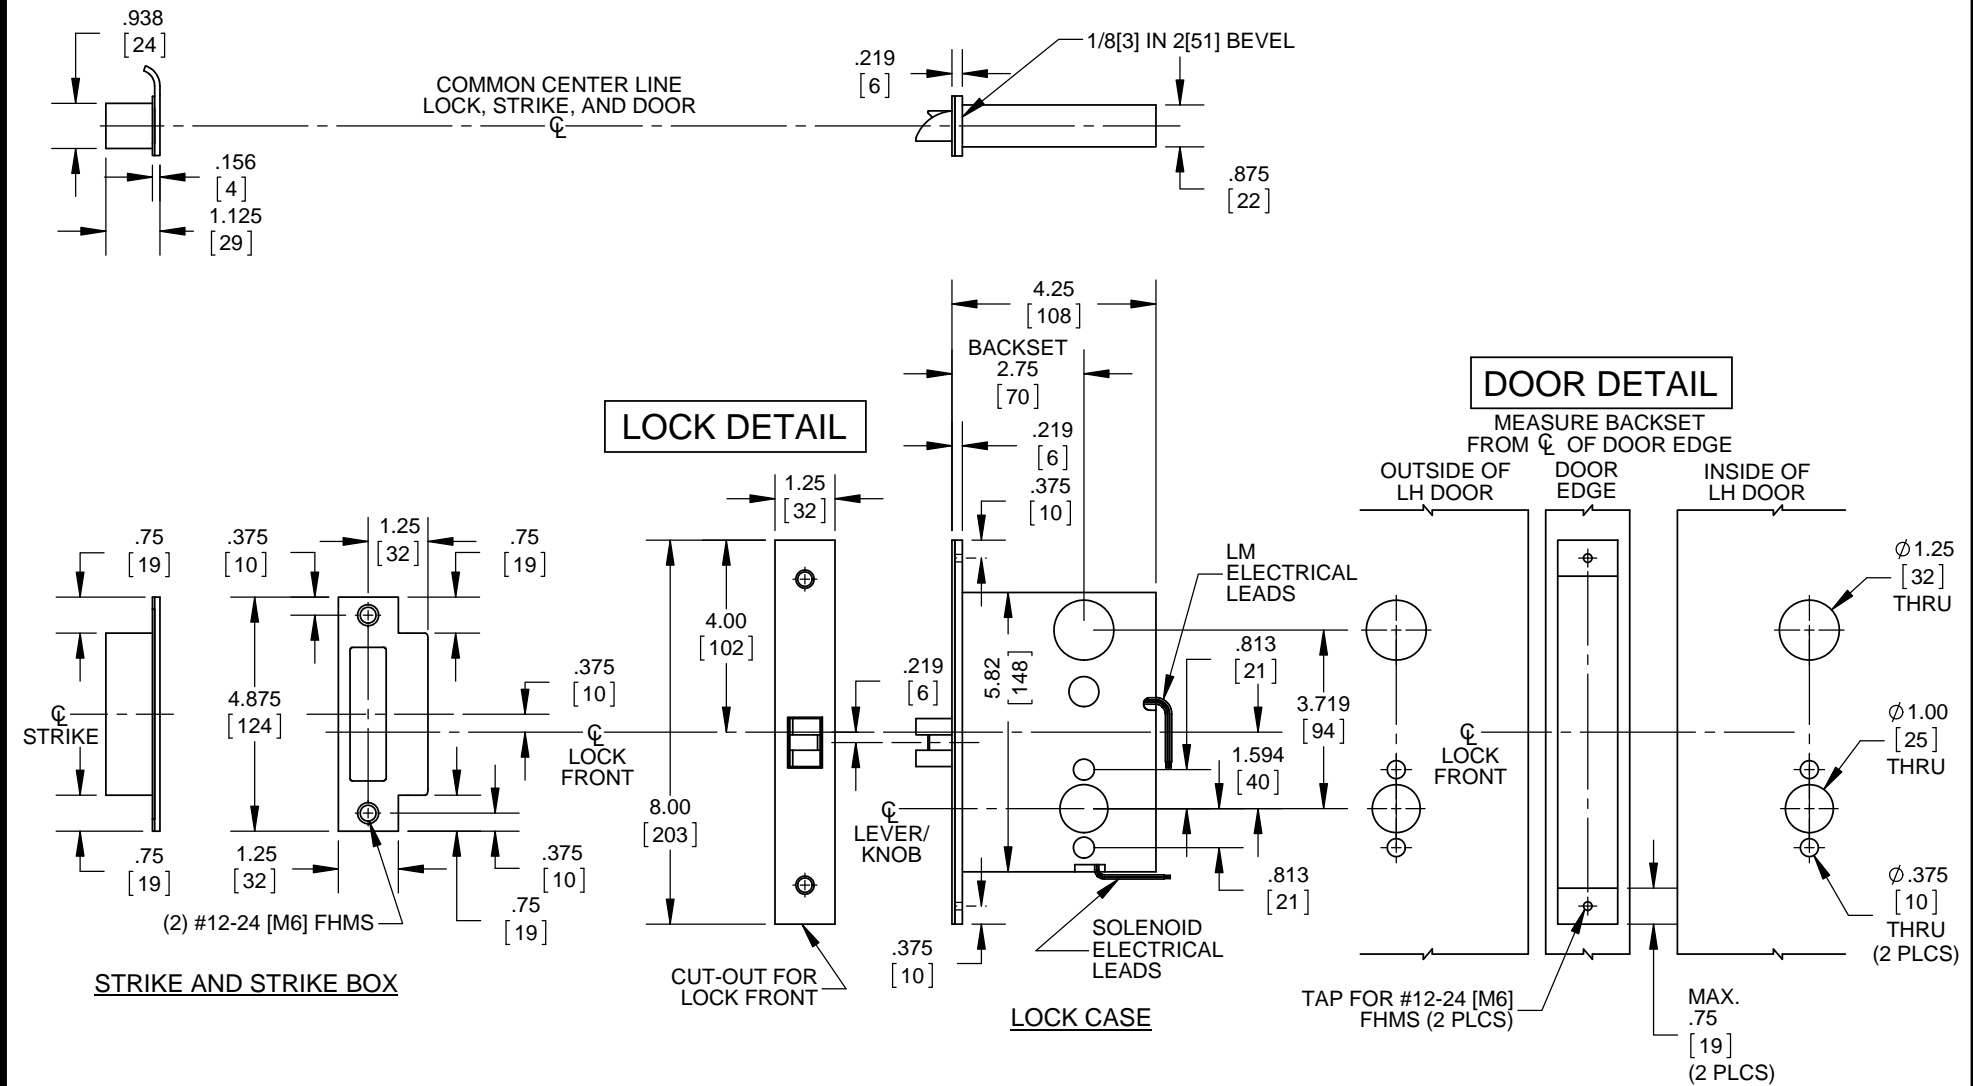

- NOTES:  
 1. DIMENSIONS ARE IN INCHES/[MM].  
 2. DO NOT SCALE DRAWING.

DOOR CUT-OUTS AS INDICATED UNDER DOOR DETAIL.  
 FRAME FOR STRIKE SHOWN UNDER LOCK DETAIL.

**WOOD DOORS - A&B Rose Trim, M Escutcheon Trim**  
 M9082EL, M9082EU, M9082ELLM, M9082EULM

DORMA Architectural Hardware  
 Reamstown, PA 17567

- NOTES:  
 1. DIMENSIONS ARE IN INCHES/[MM].  
 2. DO NOT SCALE DRAWING.

DOOR CUT-OUTS AS INDICATED UNDER DOOR DETAIL.  
 FRAME FOR STRIKE SHOWN UNDER LOCK DETAIL.