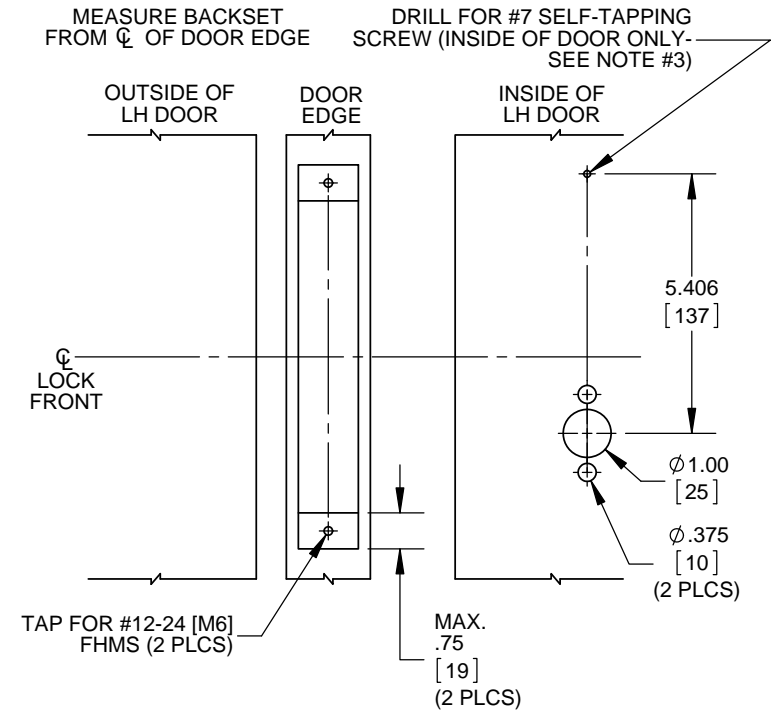

LOCK DETAIL

DOOR DETAIL

NOTES:

1. DIMENSIONS ARE IN INCHES/[MM].
2. DO NOT SCALE DRAWING.
3. FOR TOP MOUNTING HOLE OF M ESCUTCHEON, USE TRIM TO LOCATE AND SECURE WITH SCREW PROVIDED.

DOOR CUT-OUTS AS INDICATED UNDER DOOR DETAIL

WOOD DOORS - A&B Rose Trim, M Escutcheon Trim
 M9003
 TRIM ONE SIDE ONLY

DORMA Architectural Hardware
 Reamstown, PA 17567

LOCK DETAIL

DOOR DETAIL

NOTES:

1. DIMENSIONS ARE IN INCHES/[MM].
2. DO NOT SCALE DRAWING.
3. FOR TOP MOUNTING HOLE OF M ESCUTCHEON, USE TRIM TO LOCATE AND SECURE WITH SCREW PROVIDED.

DOOR CUT-OUTS AS INDICATED UNDER DOOR DETAIL

STEEL DOORS - A&B Rose Trim, M Escutcheon Trim
 M9003
 TRIM ONE SIDE ONLY

DORMA Architectural Hardware
 Reamstown, PA 17567