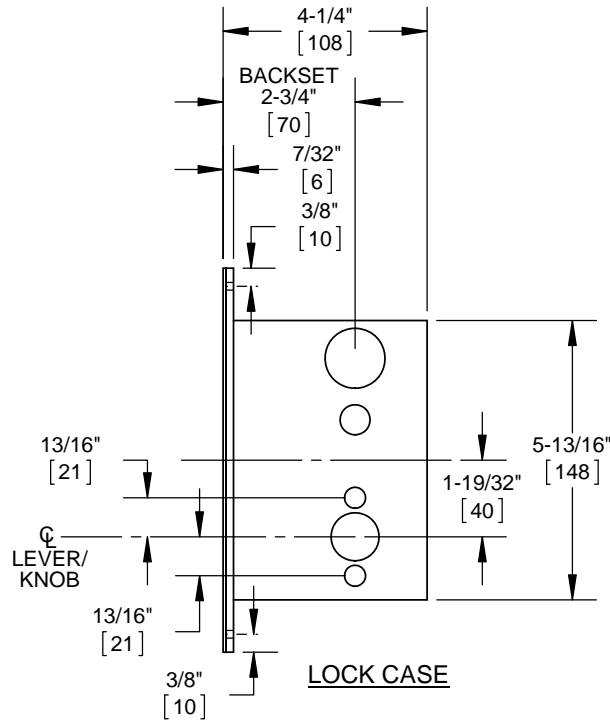

LOCK DETAIL

DOOR DETAIL

NOTES:

1. DIMENSIONS ARE IN INCHES/[MM].
2. DO NOT SCALE DRAWING.
3. FOR TOP MOUNTING HOLE OF M ESCUTCHEON, USE TRIM TO LOCATE AND SECURE WITH SCREW PROVIDED.

DOOR CUT-OUTS AS INDICATED UNDER DOOR DETAIL

WOOD DOORS - A&B Rose Trim, M Escutcheon Trim
 M9003
 TRIM ONE SIDE ONLY

DORMA Architectural Hardware
 Reamstown, PA 17567

LOCK DETAIL

DOOR DETAIL

NOTES:

1. DIMENSIONS ARE IN INCHES/[MM].
2. DO NOT SCALE DRAWING.
3. FOR TOP MOUNTING HOLE OF M ESCUTCHEON, USE TRIM TO LOCATE AND SECURE WITH SCREW PROVIDED.

DOOR CUT-OUTS AS INDICATED UNDER DOOR DETAIL

STEEL DOORS - A&B Rose Trim, M Escutcheon Trim
 M9003
 TRIM ONE SIDE ONLY

DORMA Architectural Hardware
 Reamstown, PA 17567