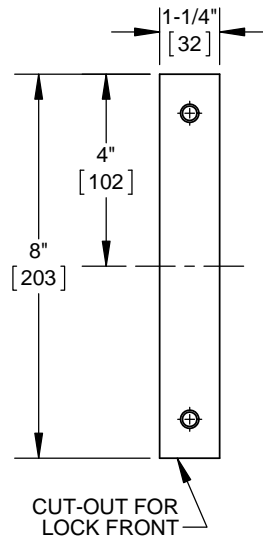

LOCK DETAIL

DOOR DETAIL

NOTES:

1. DIMENSIONS ARE IN INCHES/[MM].
2. DO NOT SCALE DRAWING.
3. FOR TOP MOUNTING HOLE OF M ESCUTCHEON, USE TRIM TO LOCATE AND SECURE WITH SCREW PROVIDED.

DOOR CUT-OUTS AS INDICATED UNDER DOOR DETAIL

WOOD DOORS - A&B Rose Trim, M Escutcheon Trim
 M9003
 TRIM ONE SIDE ONLY

DORMA Architectural Hardware
 Reamstown, PA 17567

LOCK DETAIL

DOOR DETAIL

NOTES:

1. DIMENSIONS ARE IN INCHES/[MM].
2. DO NOT SCALE DRAWING.
3. FOR TOP MOUNTING HOLE OF M ESCUTCHEON, USE TRIM TO LOCATE AND SECURE WITH SCREW PROVIDED.

DOOR CUT-OUTS AS INDICATED UNDER DOOR DETAIL

STEEL DOORS - A&B Rose Trim, M Escutcheon Trim
 M9003
 TRIM ONE SIDE ONLY

DORMA Architectural Hardware
 Reamstown, PA 17567