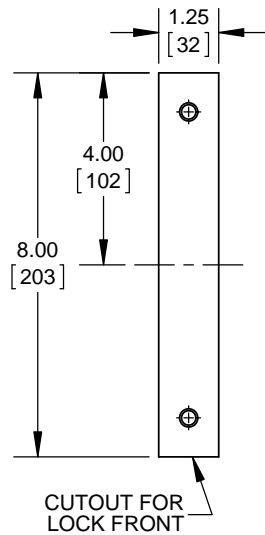

LOCK DETAIL

DOOR DETAIL

NOTES:

1. DIMENSIONS ARE IN INCHES/[MM].
2. DO NOT SCALE DRAWING.
3. FOR TOP MOUNTING HOLE OF M ESCUTCHEON, USE TRIM TO LOCATE AND SECURE WITH SCREW PROVIDED.

DOOR CUT-OUTS AS INDICATED UNDER DOOR DETAIL

WOOD DOORS - A&B Rose Trim, M Escutcheon Trim
 M9003
 TRIM ONE SIDE ONLY

DORMA Architectural Hardware
 Reamstown, PA 17567

LOCK DETAIL

DOOR DETAIL

NOTES:

1. DIMENSIONS ARE IN INCHES/[MM].
2. DO NOT SCALE DRAWING.
3. FOR TOP MOUNTING HOLE OF M ESCUTCHEON, USE TRIM TO LOCATE AND SECURE WITH SCREW PROVIDED.

DOOR CUT-OUTS AS INDICATED UNDER DOOR DETAIL

STEEL DOORS - A&B Rose Trim, M Escutcheon Trim
 M9003
 TRIM ONE SIDE ONLY

DORMA Architectural Hardware
 Reamstown, PA 17567