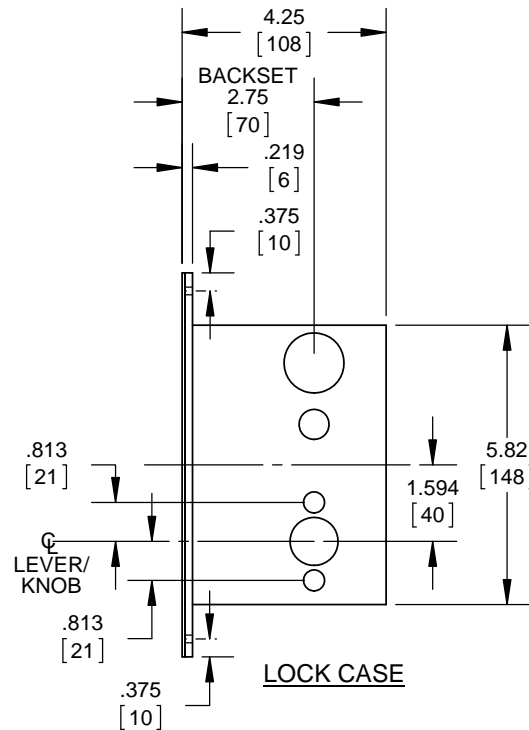

LOCK DETAIL

DOOR DETAIL

NOTES:

1. DIMENSIONS ARE IN INCHES/[MM].
2. DO NOT SCALE DRAWING.
3. FOR TOP MOUNTING HOLE OF M ESCUTCHEON, USE TRIM TO LOCATE AND SECURE WITH SCREW PROVIDED.

DOOR CUT-OUTS AS INDICATED UNDER DOOR DETAIL

WOOD DOORS - A&B Rose Trim, M Escutcheon Trim
 M9003
 TRIM ONE SIDE ONLY

DORMA Architectural Hardware
 Reamstown, PA 17567

LOCK DETAIL

DOOR DETAIL

NOTES:

1. DIMENSIONS ARE IN INCHES/[MM].
2. DO NOT SCALE DRAWING.
3. FOR TOP MOUNTING HOLE OF M ESCUTCHEON, USE TRIM TO LOCATE AND SECURE WITH SCREW PROVIDED.

DOOR CUT-OUTS AS INDICATED UNDER DOOR DETAIL

STEEL DOORS - A&B Rose Trim, M Escutcheon Trim
 M9003
 TRIM ONE SIDE ONLY

DORMA Architectural Hardware
 Reamstown, PA 17567