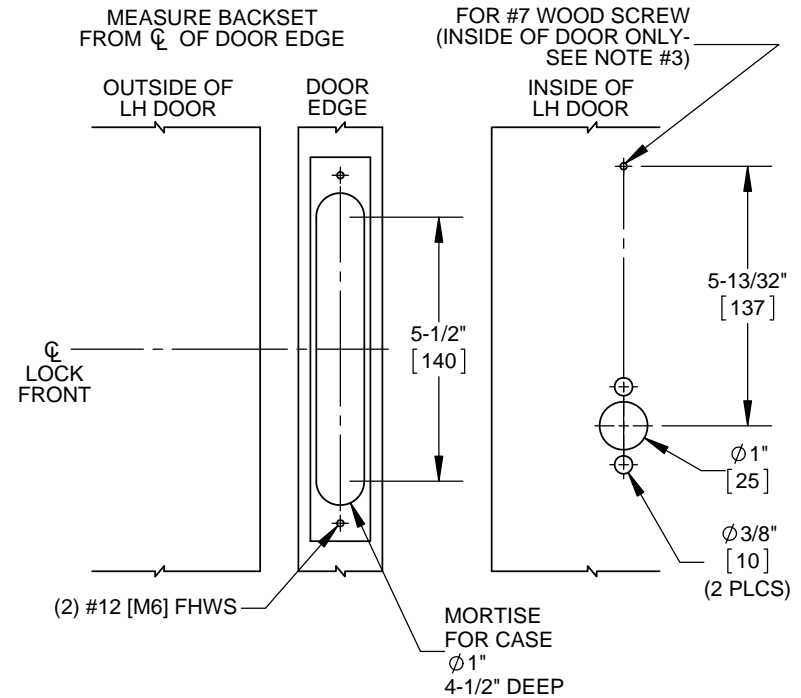

LOCK DETAIL

DOOR DETAIL

NOTES:

1. DIMENSIONS ARE IN INCHES/[MM].
2. DO NOT SCALE DRAWING.
3. FOR TOP MOUNTING HOLE OF M ESCUTCHEON, USE TRIM TO LOCATE AND SECURE WITH SCREW PROVIDED.

DOOR CUT-OUTS AS INDICATED UNDER DOOR DETAIL

WOOD DOORS - A&B Rose Trim, M Escutcheon Trim
 M9003
 TRIM ONE SIDE ONLY

DORMA Architectural Hardware
 Reamstown, PA 17567

LOCK DETAIL

DOOR DETAIL

NOTES:

1. DIMENSIONS ARE IN INCHES/[MM].
2. DO NOT SCALE DRAWING.
3. FOR TOP MOUNTING HOLE OF M ESCUTCHEON, USE TRIM TO LOCATE AND SECURE WITH SCREW PROVIDED.

DOOR CUT-OUTS AS INDICATED UNDER DOOR DETAIL

STEEL DOORS - A&B Rose Trim, M Escutcheon Trim
 M9003
 TRIM ONE SIDE ONLY

DORMA Architectural Hardware
 Reamstown, PA 17567