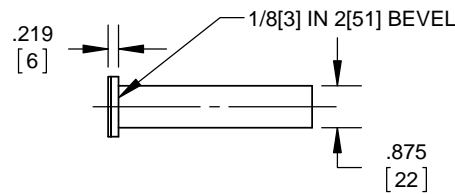

LOCK DETAIL

DOOR DETAIL

NOTES:

1. DIMENSIONS ARE IN INCHES/[MM].
2. DO NOT SCALE DRAWING.
3. FOR TOP MOUNTING HOLE OF M ESCUTCHEON, USE TRIM TO LOCATE AND SECURE WITH SCREW PROVIDED.

DOOR CUT-OUTS AS INDICATED UNDER DOOR DETAIL

WOOD DOORS - A&B Rose Trim, M Escutcheon Trim
 M9003
 TRIM ONE SIDE ONLY

DORMA Architectural Hardware
 Reamstown, PA 17567

LOCK DETAIL

DOOR DETAIL

NOTES:

1. DIMENSIONS ARE IN INCHES/[MM].
2. DO NOT SCALE DRAWING.
3. FOR TOP MOUNTING HOLE OF M ESCUTCHEON, USE TRIM TO LOCATE AND SECURE WITH SCREW PROVIDED.