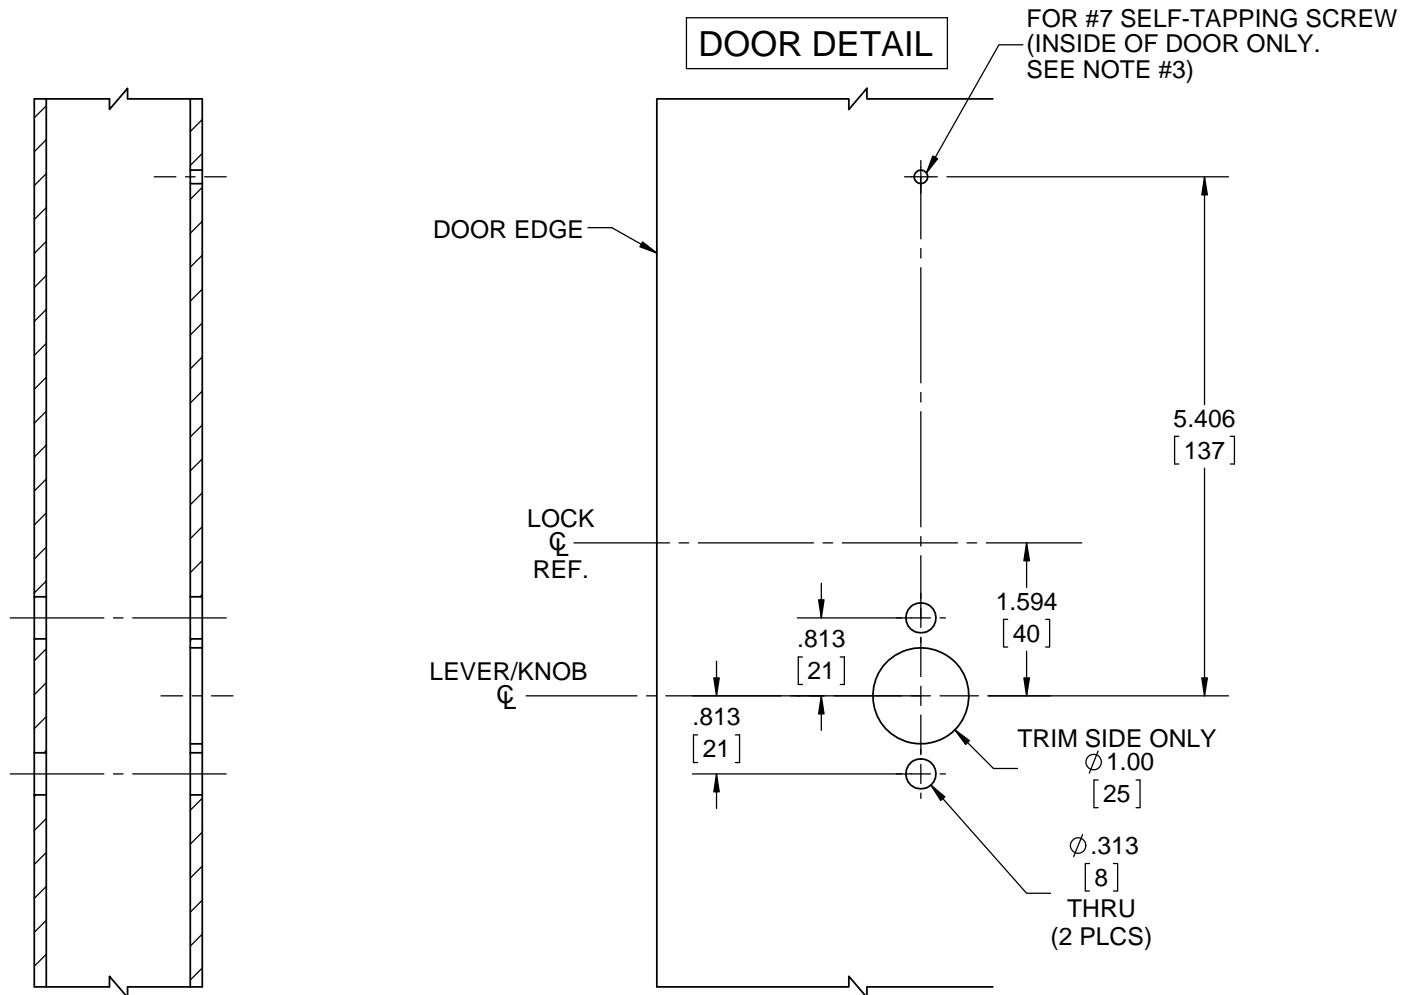

NOTES:

1. DIMENSIONS ARE IN INCHES/[MM].
2. DO NOT SCALE DRAWING.
3. FOR TOP MOUNTING HOLE OF M ESCUTCHEON, USE TRIM TO LOCATE AND SECURE WITH SCREW PROVIDED.

DOOR CUT-OUTS AS INDICATED UNDER DOOR DETAIL

WOOD DOORS - A&B Rose Trim, M Escutcheon Trim
 M9001
 TRIM ONE SIDE ONLY

DORMA Architectural Hardware
 Reamstown, PA 17567

NOTES:

1. DIMENSIONS ARE IN INCHES/[MM].
2. DO NOT SCALE DRAWING.
3. FOR TOP MOUNTING HOLE OF M ESCUTCHEON, USE TRIM TO LOCATE AND SECURE WITH SCREW PROVIDED.