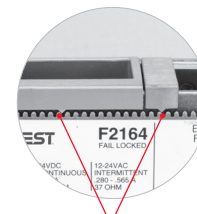

All-in-One Strikes
BES-F2164 (Fire-Rated/Fail-Secure)
BES-2364 (Fail-Safe)

These versatile All-in-One Strikes are designed for offset and centerline latch entry.

With 1500 pounds of holding force, BEST All-in-One Strikes combine strength and convenience in a versatile, easy to install design.

With the sawtooth adjustment locator, installers can adjust the strike to align with a wide variety of mortise locks with offset latches eliminating the need to order special faceplates making BEST All-in-One Strikes versatile and easy to install.

Saw-tooth
Adjustment Locator

Deadbolt Plug

Product specifications

| | |
|----------------------|--|
| Faceplate | 1-1/4" (32mm) W x 4-7/8" H (124mm) |
| Insert depth | 1-3/4"D (45mm) |
| Door lock type | Mortise, cylindrical and mortise exit device |
| Frame type | Hollow metal, aluminum and wood |
| Latch projection | 1/2" (12.7mm) to 3/4" (19mm) |
| Connectors | Plug-in wire |
| Handing | Non-handed |
| Optional accessories | BES-F2LM Latch monitor plug-in kit (2A @ 24VDC) |
| Finishes | 32D Brushed Stainless Steel |
| Warranty | Five-year limited |
| Certifications | UL 294 Listed for Access Control Unit Accessory (6th Edition) UL 1034 burglary-resistant Listed UL 10C, 3-hour fire-rating Listed ³ CAN/ULC S104, 3-hour fire-rating Listed ³ Certified to ANSI/BHMA standard A156.31, Grade 1, endurance 500,000 cycles |