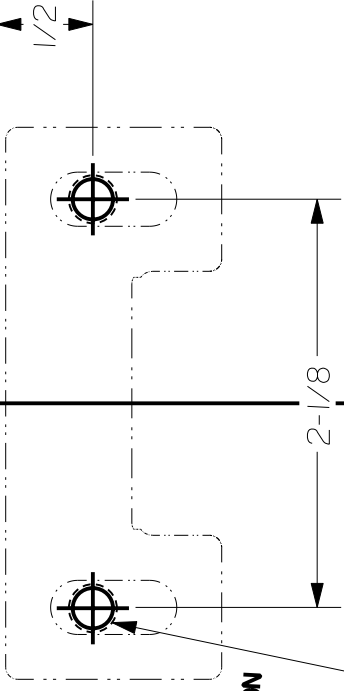

**RIM STRIKE: S458
FOR RIM DEVICES**

PLACE ON THE
FACE OF DOOR

HORIZONTAL
CENTRLINE

FOLD HERE

STANLEY

DRWG

DATE

REVISION

01794-11-000

4/1/03

A

Precision Hardware

a Division of Stanley Security Solutions, Inc.
www.stanleysecuritysolutions.com

TEMPLATE MUST BE TO SCALE