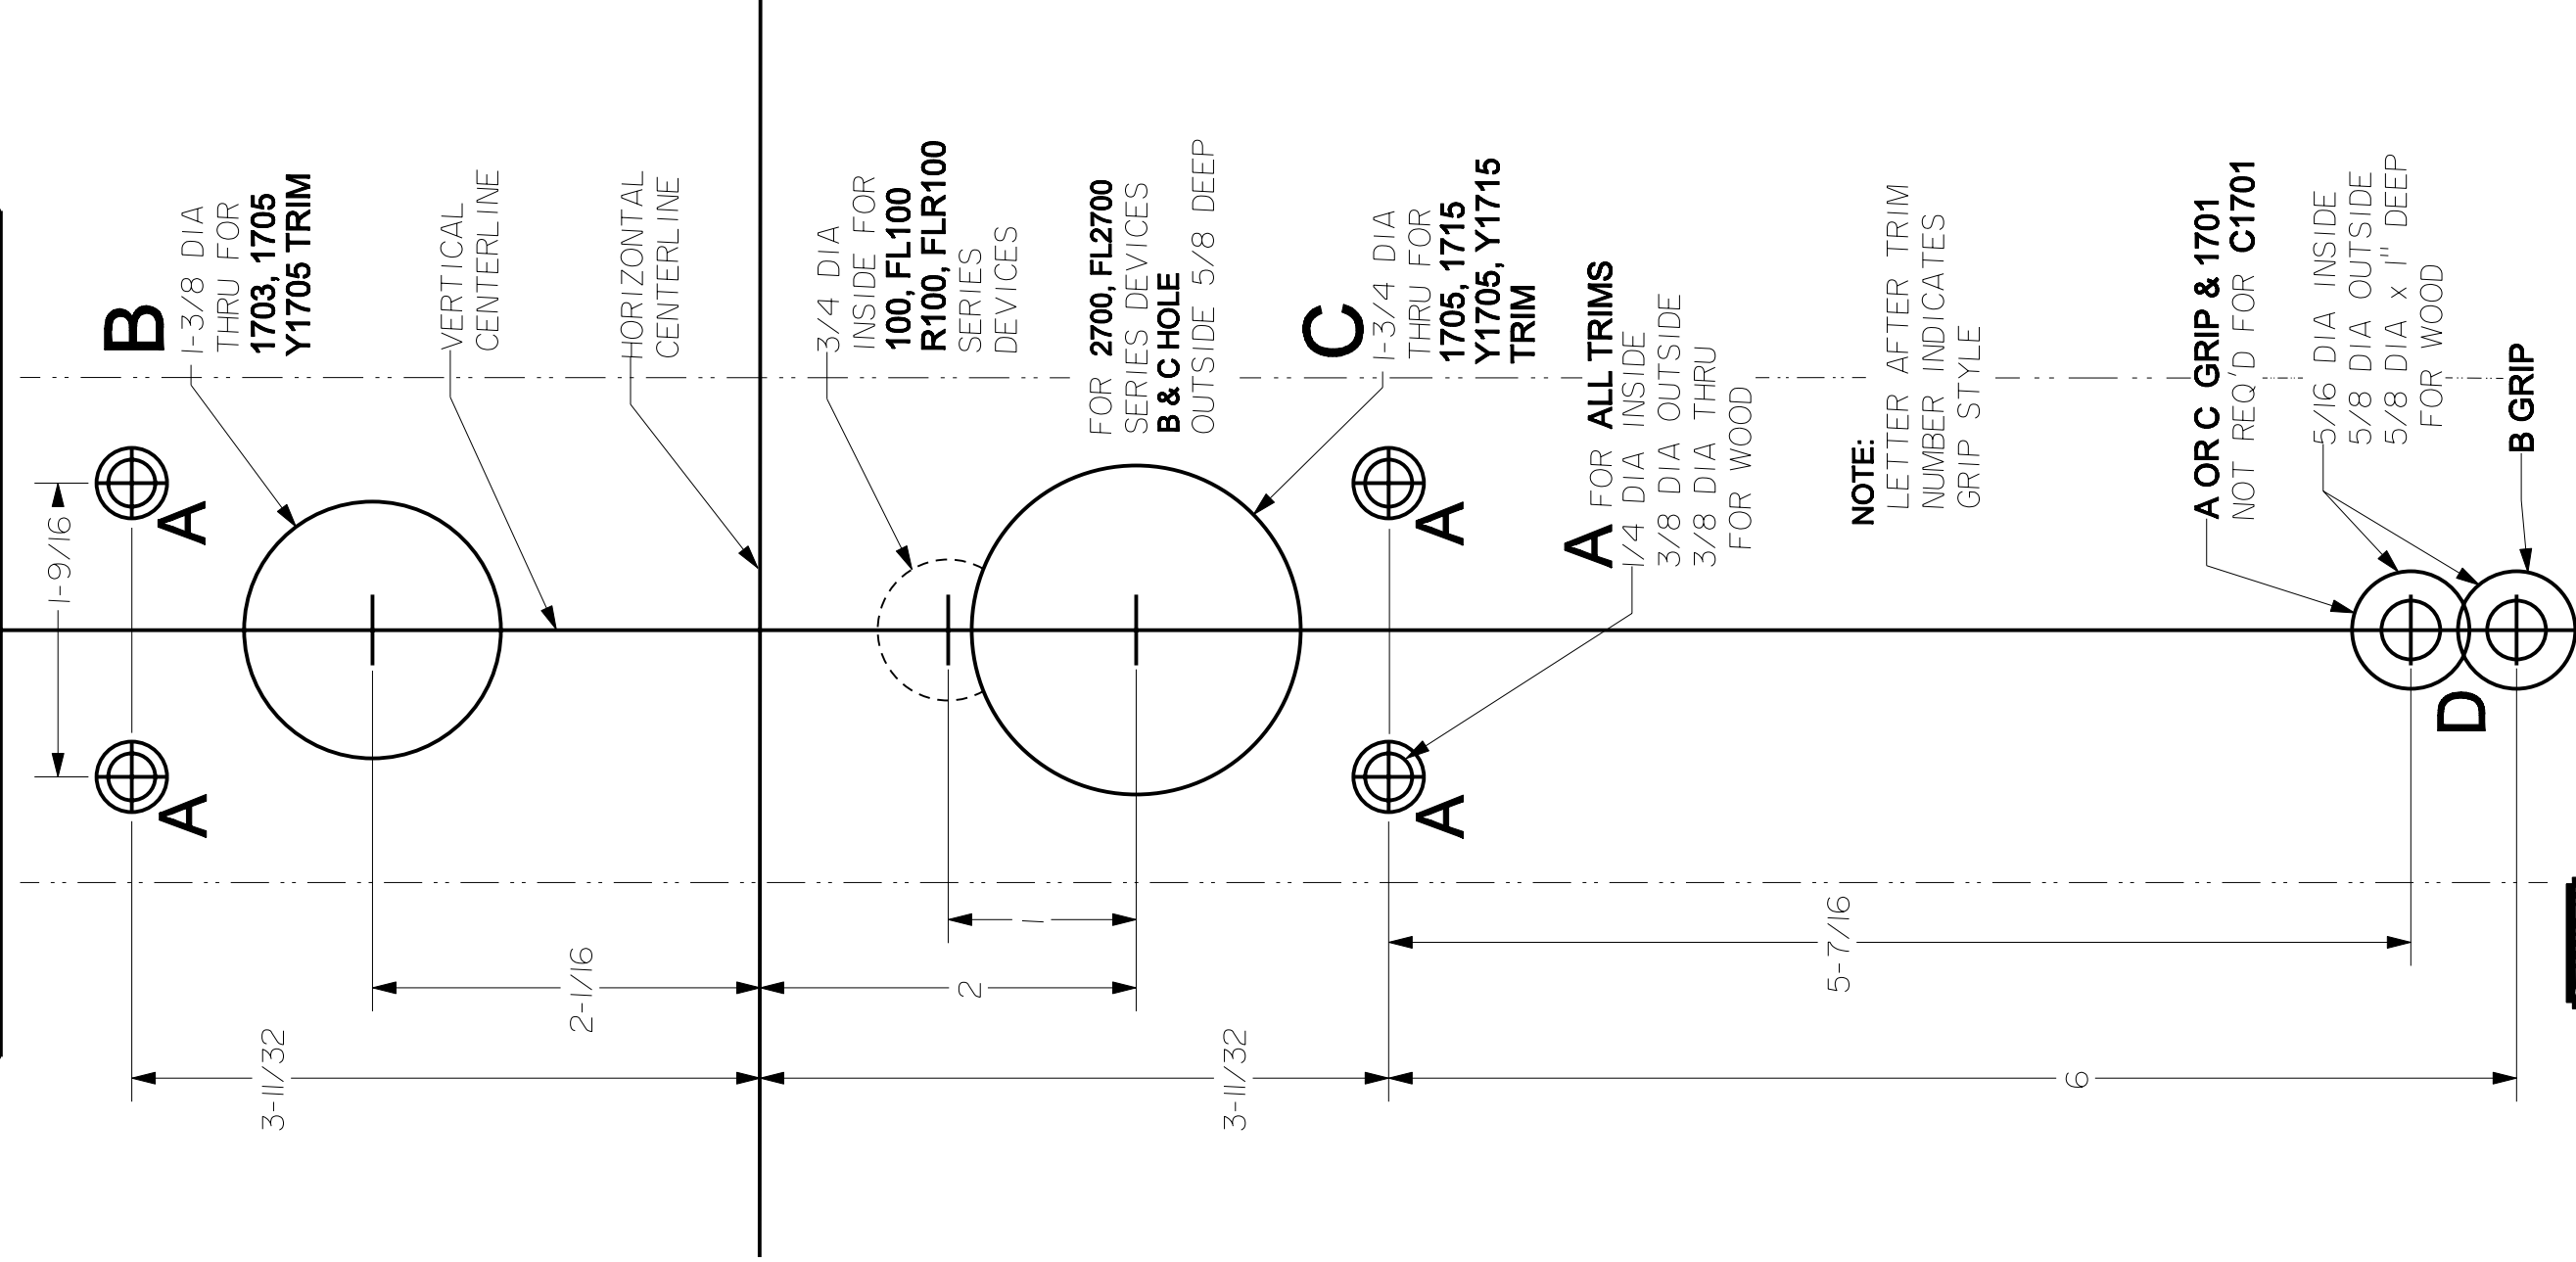

1700 SERIES TRIM
1701, C1701, 1702, 1703, 1705, 1715, Y1705, Y1715
 FOR DEVICE SEE SPECIFIC TAPE ON TEMPLATE

STANLEY

DRWG
 01797-11-000

DATE
 5/01/05

REVISION
 B

Precision Hardware
 a Division of Stanley Security Solutions, Inc.
www.stanleysecuritysolutions.com

TEMPLATE MUST BE TO SCALE