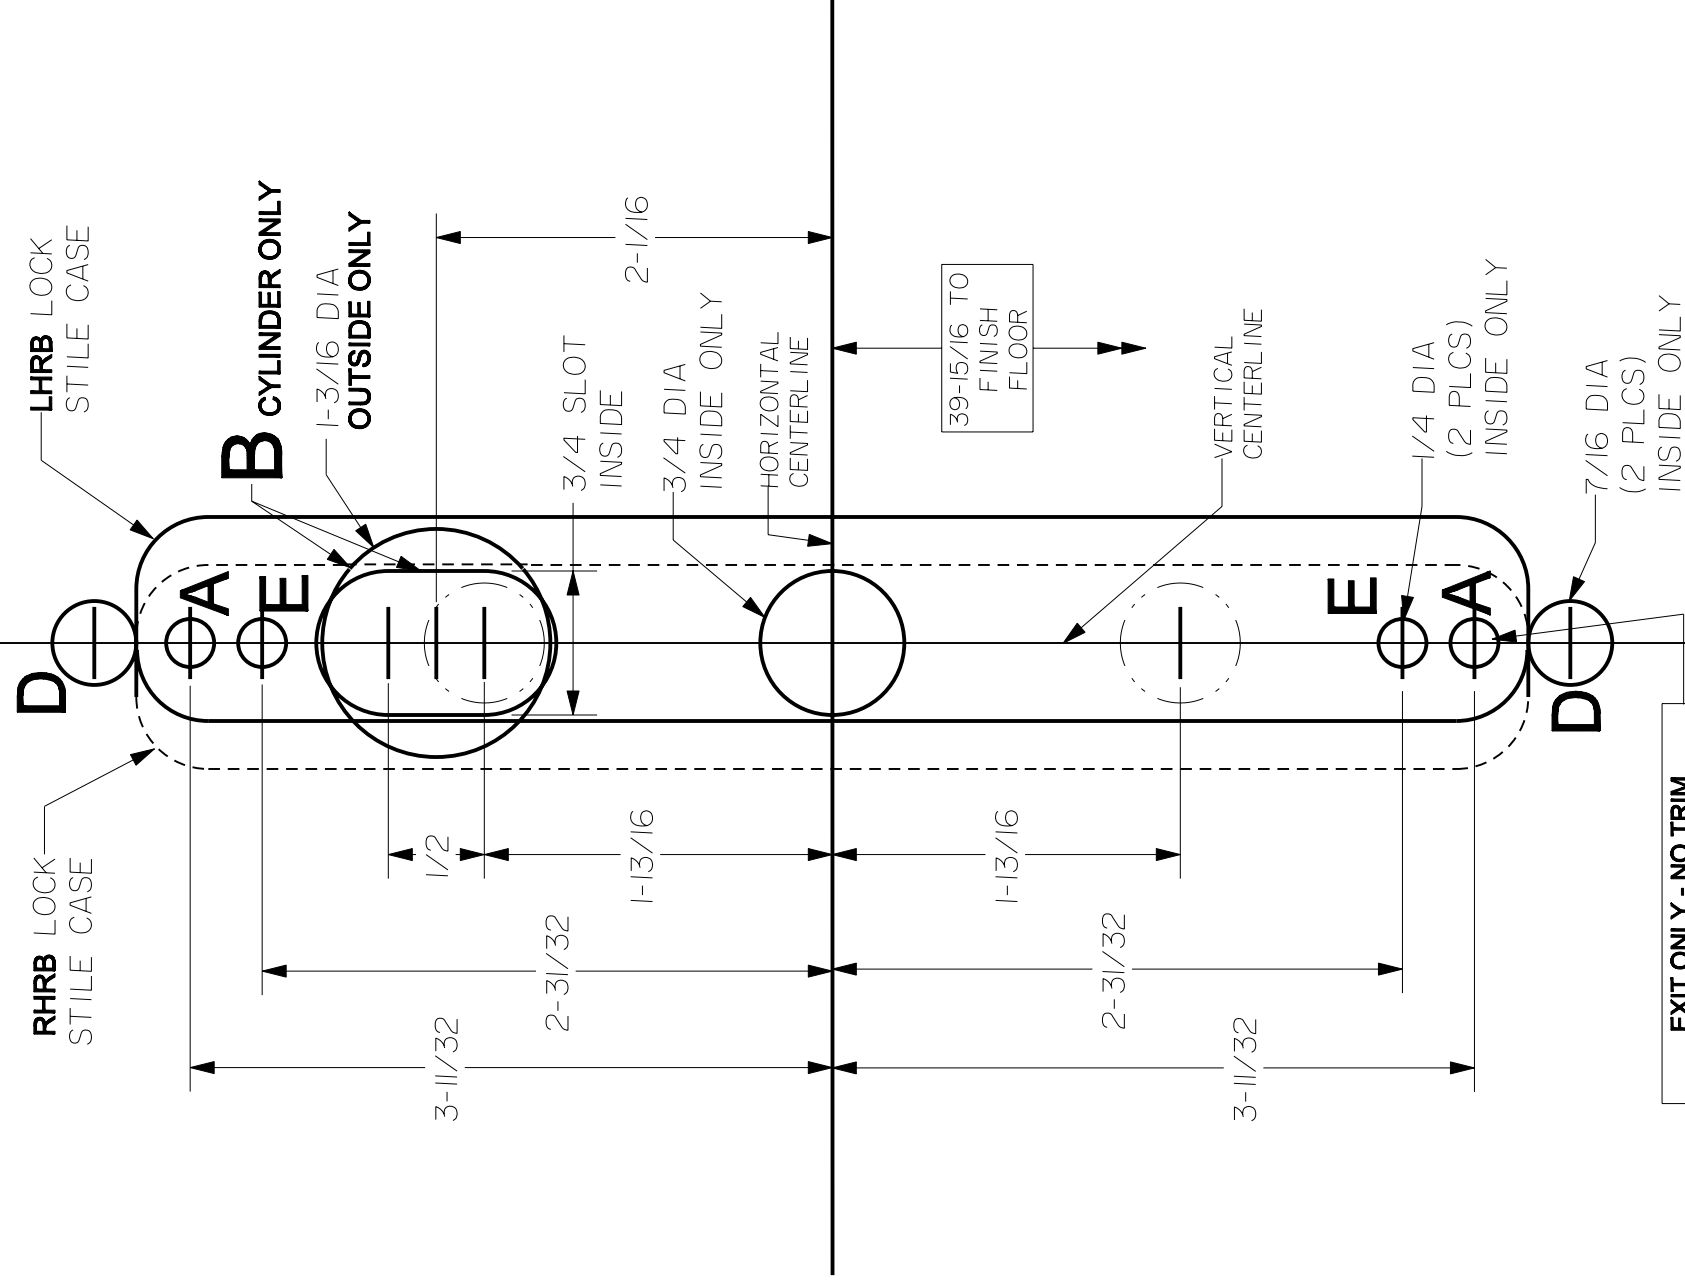

LOCK STILE CASE
SERIES: 2600, FL2600, 2600LBR, FL2600LBR

WHEN TRIM IS SPECIFIED SEE
 TRIM TAPE ON TEMPLATE

EXIT ONLY - NO TRIM	
WOOD	3/32 DIA - INSIDE
METAL	#10-24 MS OR #10 SMS- INSIDE
SEX BOLT	1/4 DIA-INSIDE 3/8 DIA-OUTSIDE

STANLEY

DRWG 01784-11-000 DATE 5/01/05 REVISION B

Precision Hardware
 a Division of Stanley Security Solutions, Inc.
www.stanleysecuritysolutions.com

TEMPLATE MUST BE TO SCALE