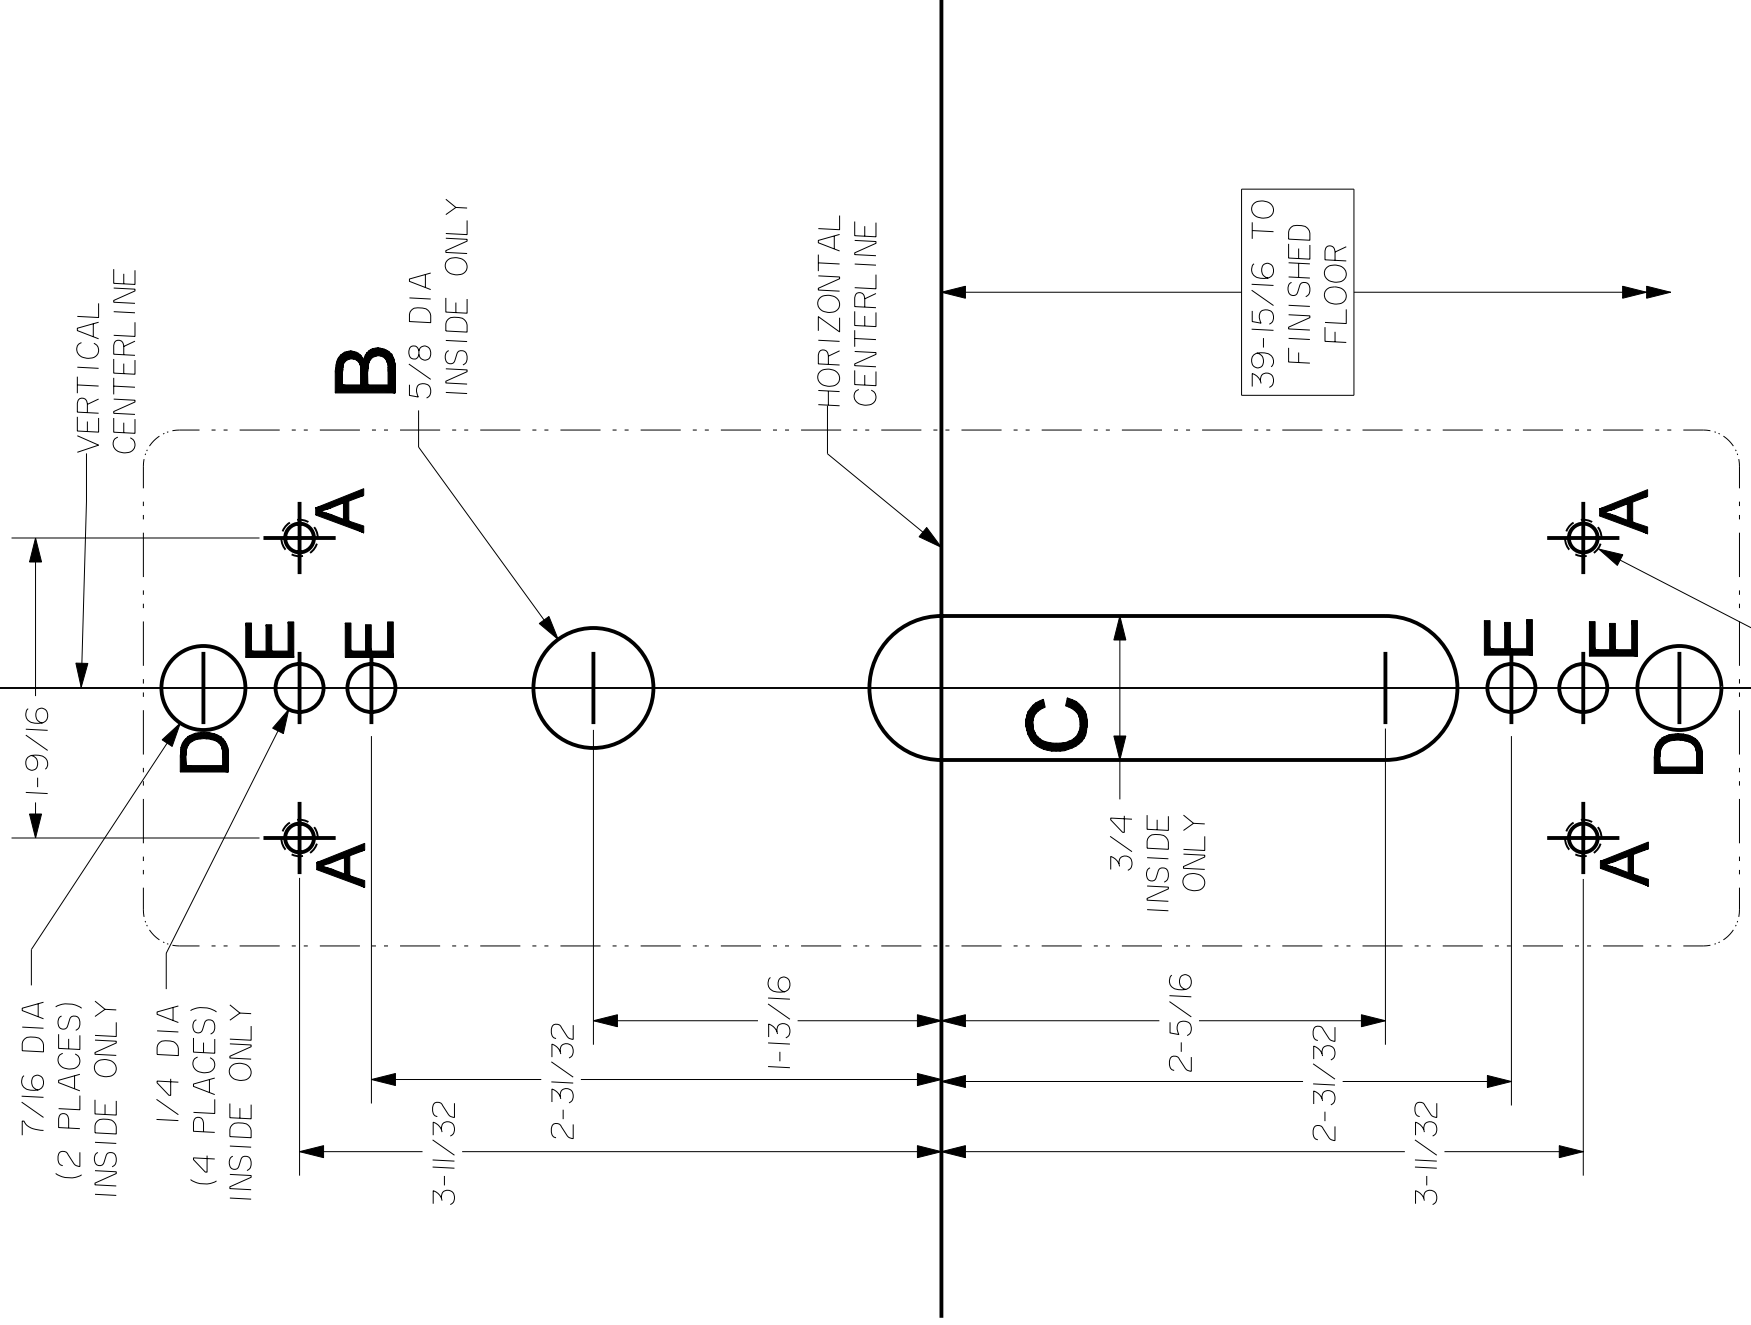

**LOCK STILE CASE**

**DEVICE: 2800, FL2800, 2800LBR, FL2800LBR**

WHEN TRIM IS SPECIFIED SEE TRIM TAPE ON TEMPLATE

EXIT ONLY - NO TRIM	
WOOD	3/32 DIA - INSIDE
METAL	#10-24 MS OR #10 SMS-INSIDE
SEX BOLT	1/4 DIA-INSIDE 3/8 DIA-OUTSIDE

**STANLEY**

DRWG 01786-11-000 DATE 5/01/05 REVISION B

**Precision Hardware**  
a Division of Stanley Security Solutions, Inc.  
[www.stanleysecuritysolutions.com](http://www.stanleysecuritysolutions.com)

TEMPLATE MUST BE TO SCALE