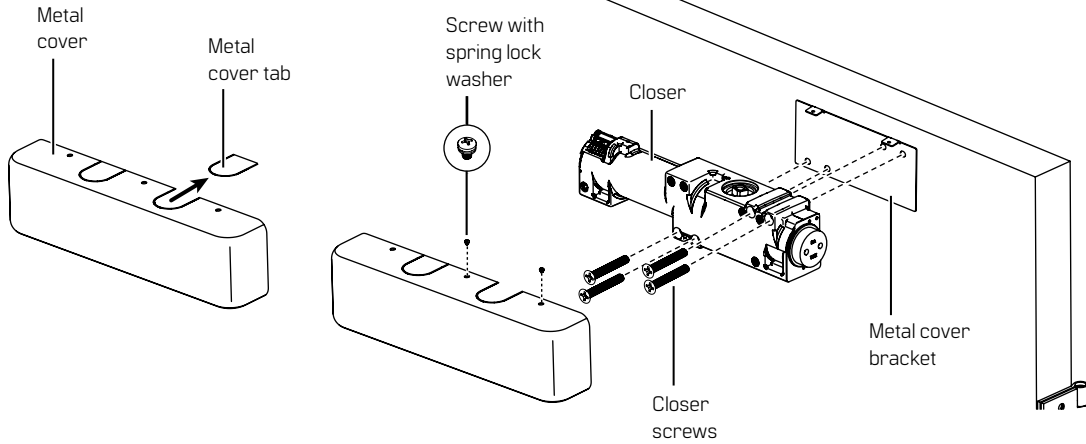

EHD9000 Metal Cover Installation Instructions

Right handed (RH)

Left handed (LH)

- 1.1 Using four closer screws, attach metal cover bracket and closer to door according to template location.
- 1.2 Remove appropriate metal cover tab and dispose.
- 1.3 Slide metal cover over closer.
- 1.4 Secure with two metal cover screws with spring lock washers [provided].