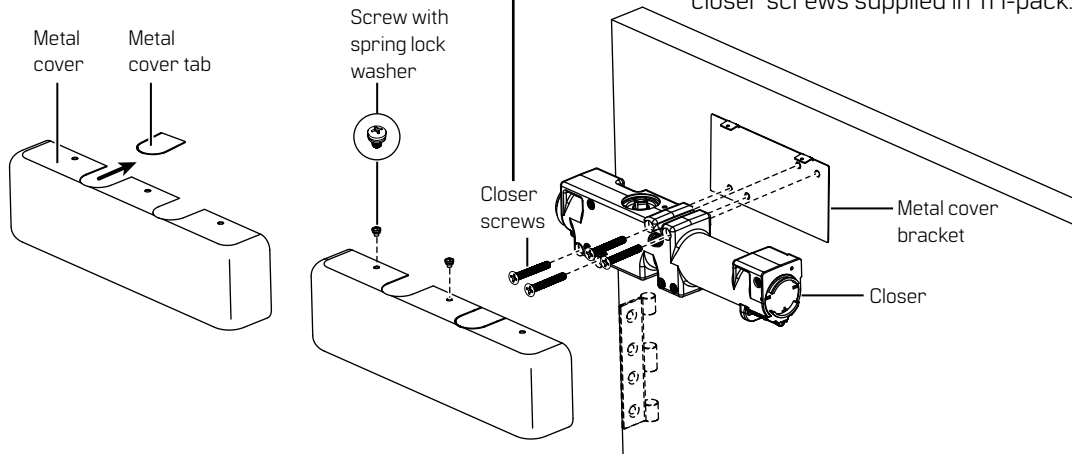

EHD9000 Metal Cover Installation Instructions

Right handed (RH)

Left handed (LH)

- 1.1 Using four closer screws, attach metal cover bracket and closer to door according to template location.
- 1.2 Remove appropriate metal cover tab and dispose.
- 1.3 Slide metal cover over closer.
- 1.4 Secure with two metal cover screws with spring lock washers [provided].