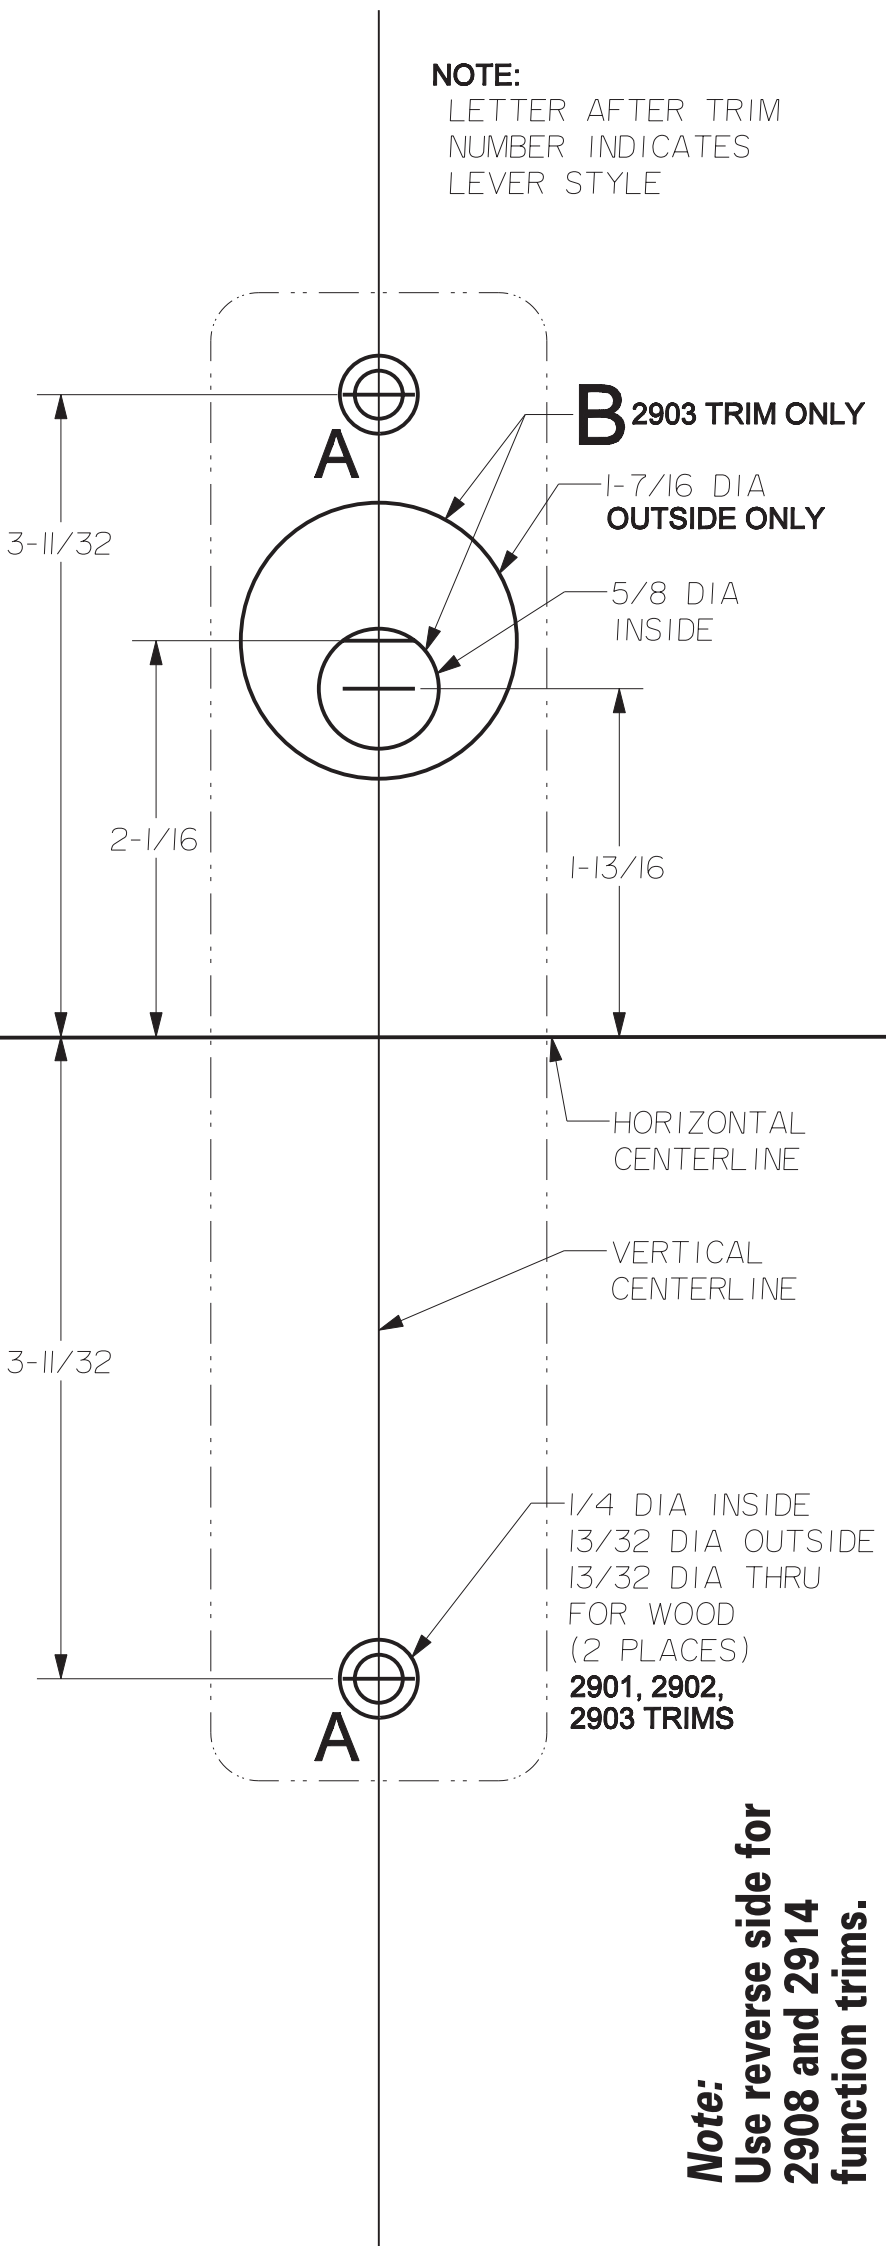

**2900 Series Trim  
2901, 2902, 2903  
(For Device See Specific  
Tape on Template)**

For online instructions, assistance or warranty information:  
Call 1-800-392-5209 or visit <https://dhwsupport.dormakaba.com/hc/en-us>

**NOTE:**  
LETTER AFTER TRIM  
NUMBER INDICATES  
LEVER STYLE

Template to scale, 1:1, full size.

## 2900 Series Trim 2908, 2914 (For Device See Specific Tape on Template)

For online instructions, assistance or warranty information:  
Call 1-800-392-5209 or visit <https://dhwsupport.dormakaba.com/hc/en-us>

**NOTE:**  
LETTER AFTER TRIM  
NUMBER INDICATES  
LEVER STYLE

**Note:**  
Use reverse side for  
2901, 2902, and  
2903 function trims.

Template to scale, 1:1, full size.