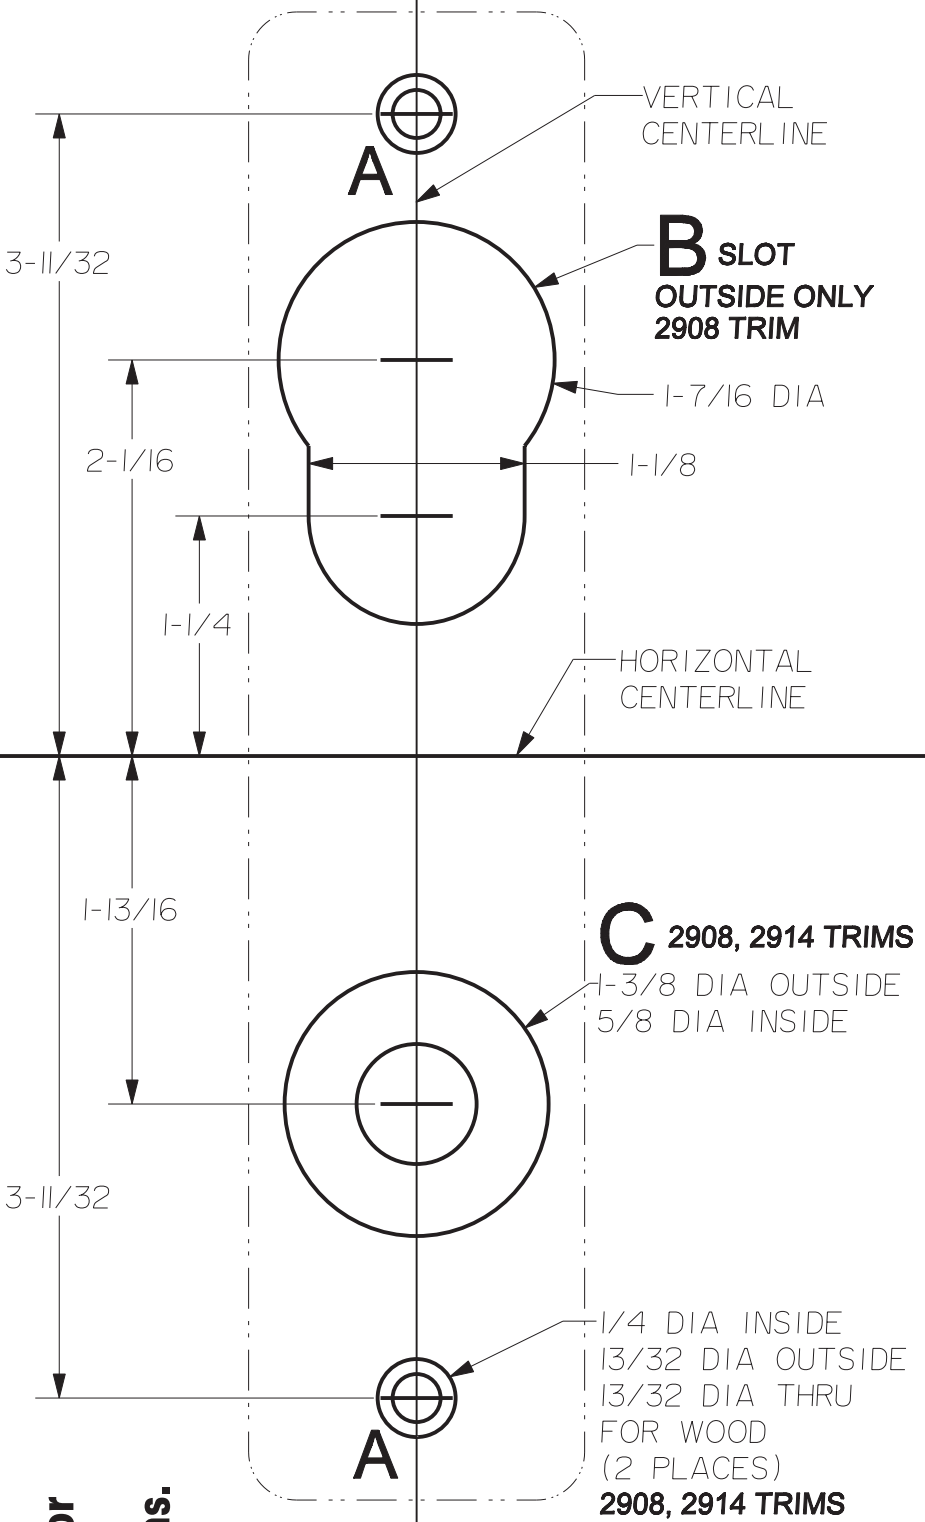

**2900 Series Trim  
2901, 2902, 2903  
(For Device See Specific  
Tape on Template)**

For online instructions, assistance or warranty information:  
Call 1-800-392-5209 or visit <https://dhwsupport.dormakaba.com/hc/en-us>

**NOTE:**  
LETTER AFTER TRIM  
NUMBER INDICATES  
LEVER STYLE

Template to scale, 1:1, full size.

## 2900 Series Trim 2908, 2914 (For Device See Specific Tape on Template)

For online instructions, assistance or warranty information:  
Call 1-800-392-5209 or visit <https://dhwsupport.dormakaba.com/hc/en-us>

**NOTE:**  
LETTER AFTER TRIM  
NUMBER INDICATES  
LEVER STYLE

**Note:**  
Use reverse side for  
2901, 2902, and  
2903 function trims.

Template to scale, 1:1, full size.