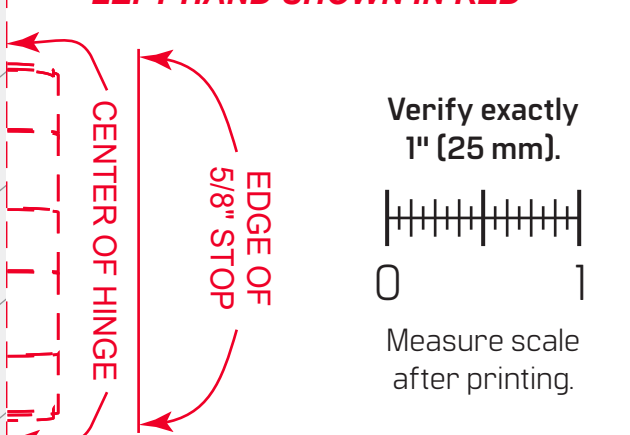

**Door Closer Models: EHD9016 PHP Parallel Arm Installation
[Push Side Mount] with Drop Plate DP90
180° Template/Drilling Instructions**

For online instructions, assistance or warranty information:
Call 1-800-392-5209 or visit <https://dhwsupport.dormakaba.com/hc/en-us>

LEFT HAND SHOWN IN RED

REMOVE FOR LEFT HAND INSTALLATION

REMOVE FOR LEFT HAND INSTALLATION

REMOVE FOR LEFT HAND INSTALLATION

| Material | Drill | Fastener |
|------------------------------|-------------------------|--------------------------|
| Steel | 1/8" [3.1] | DPK |
| Steel/Aluminum | 7/32" [5.5] | TPK |
| Wood/Steel Composite | 3/8" [9.5] | Sex Nut |
| Steel/Aluminum (arm shoe) | #7 (.201), 13/64" [5.2] | 1/4-20 unc Machine Screw |
| Steel/Aluminum (closer body) | #7 (.201), 13/64" [5.2] | 1/4-20 unc Machine Screw |