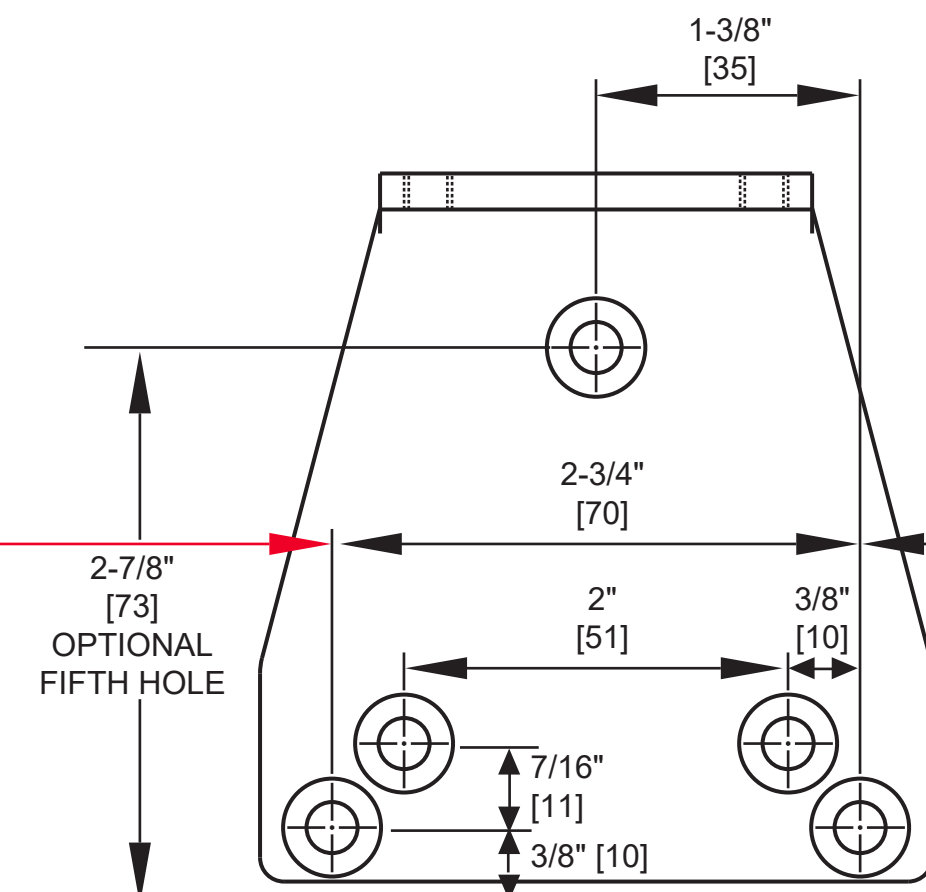

**Door Closer Models: EHD9016 PHP Parallel Arm Installation
[Push Side Mount] with Drop Plate DP90
180° Template/Drilling Instructions**

For online instructions, assistance or warranty information:
Call 1-800-392-5209 or visit <https://dhwsupport.dormakaba.com/hc/en-us>

LEFT HAND SHOWN IN RED

REMOVE FOR LEFT HAND INSTALLATION

REMOVE FOR LEFT HAND INSTALLATION

REMOVE FOR LEFT HAND INSTALLATION

| Material | Drill | Fastener |
|------------------------------|-------------------------|--------------------------|
| Steel | 1/8" [3.1] | DPK |
| Steel/Aluminum | 7/32" [5.5] | TPK |
| Wood/Steel Composite | 3/8" [9.5] | Sex Nut |
| Steel/Aluminum (arm shoe) | #7 (.201), 13/64" [5.2] | 1/4-20 unc Machine Screw |
| Steel/Aluminum (closer body) | #7 (.201), 13/64" [5.2] | 1/4-20 unc Machine Screw |