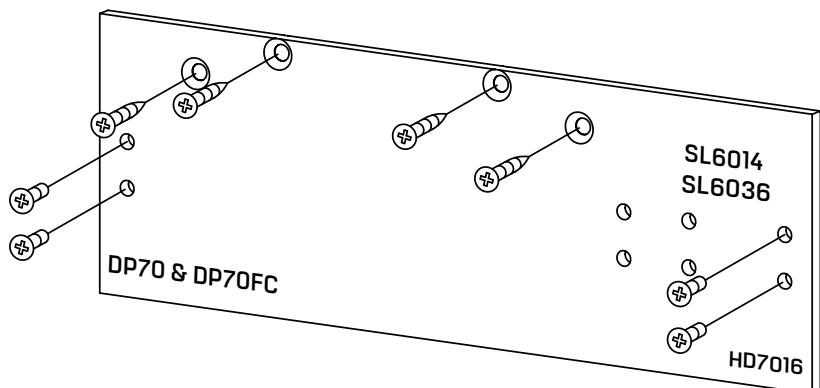

# Installation Instructions

## BP60/70/70FC and DP60/70/70FC plates

For online instructions visit:  
<https://dhwsupport.dormakaba.com/hc/en-us>  
For assistance or warranty information:  
Call 1-800-392-5209 or visit  
<https://dhwsupport.dormakaba.com/hc/en-us>