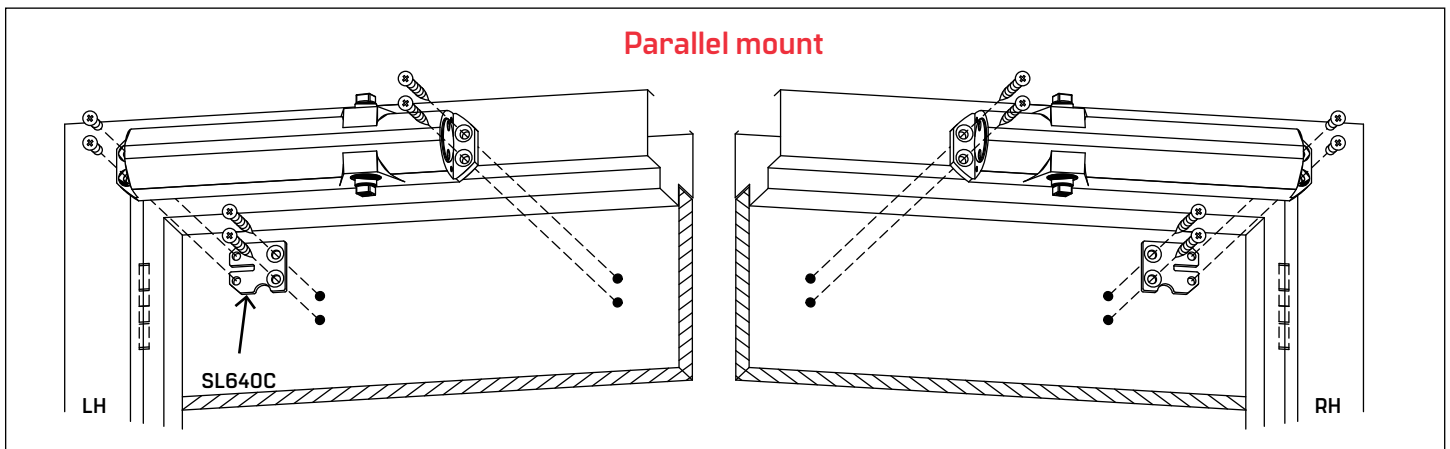

Installation Instructions

SL640C bracket for regular, top jamb, and parallel mounts

dormakaba Group

Regular mount

Top jamb mount

Parallel mount

For online instructions visit:

<https://dhwsupport.dormakaba.com/hc/en-us>