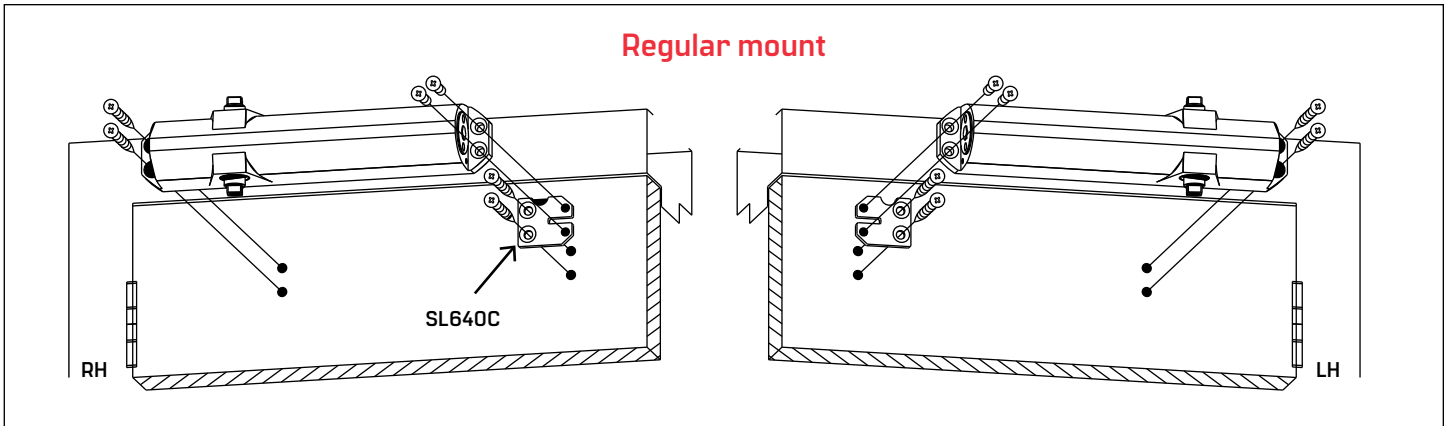

Installation Instructions

SL640C bracket for regular, top jamb, and parallel mounts

dormakaba Group

Regular mount

Top jamb mount

Parallel mount

For online instructions visit:

<https://dhwsupport.dormakaba.com/hc/en-us>