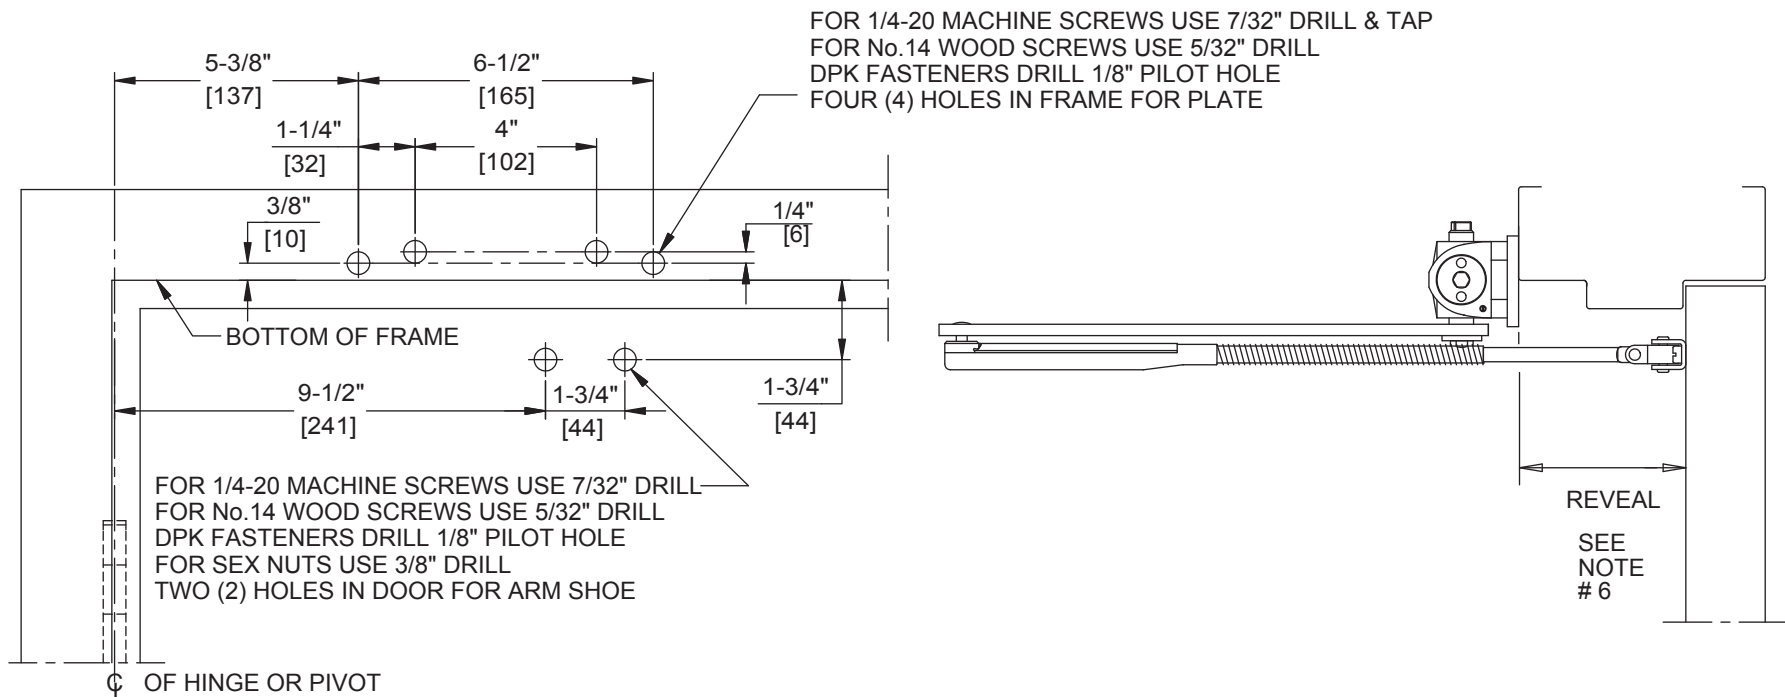

Door Closer Models: HD7016 ARNPJ [NHO] Top Jamb Installation [Push Side Mount] with Plates BP70, BP70FC Drilling Instructions

For online instructions, assistance or warranty information:
Call 1-800-392-5209 or visit <https://dhwsupport.dormakaba.com/hc/en-us>

NOTES:

1. DO NOT SCALE DRAWING.
2. DIMENSIONS ARE IN INCHES/(MM).
3. LEFT HAND DOOR SHOWN.
4. CAUTION: SEX NUTS ARE REQUIRED FOR ATTACHMENT OF COMPONENTS TO UNREINFORCED DOORS AND TO WOOD OR PLASTIC FACED COMPOSITE TYPE FIRE DOORS, UNLESS AN ALTERNATIVE METHOD IS IDENTIFIED IN THE INDIVIDUAL DOOR MANUFACTURER'S LISTINGS.
5. MAX. OPENING IS 180°.
6. SEE CATALOG FOR REVEAL INFORMATION.
7. DPK FASTENERS FOR STEEL DOOR & FRAME ONLY.

Not to scale. Measurements are for reference only.
Not a drilling template.