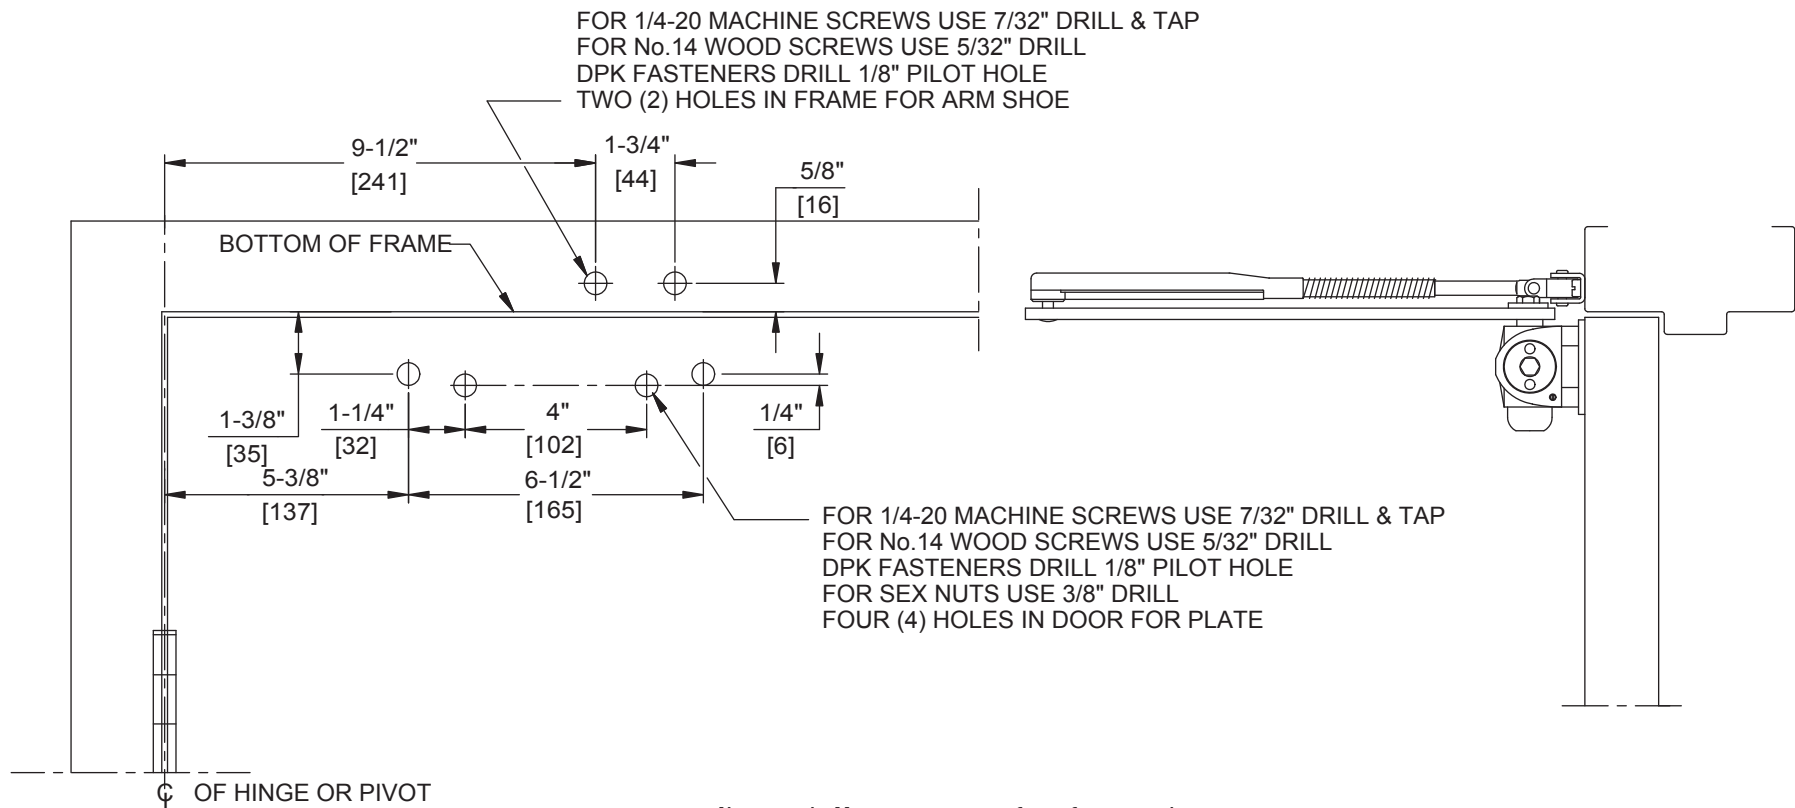

# Door Closer Models: HD7016 ARNP [NHO] Regular Installation [Pull Side Mount] with Plates BP70, BP70FC Drilling Instructions

For online instructions, assistance or warranty information:  
Call 1-800-392-5209 or visit <https://dhwsupport.dormakaba.com/hc/en-us>

**NOTES:**

1. DO NOT SCALE DRAWING.
2. DIMENSIONS ARE IN INCHES/(MM).
3. RIGHT HAND DOOR SHOWN.
4. CAUTION: SEX NUTS ARE REQUIRED FOR ATTACHMENT OF COMPONENTS TO UNREINFORCED DOORS AND TO WOOD OR PLASTIC FACED COMPOSITE TYPE FIRE DOORS, UNLESS AN ALTERNATIVE METHOD IS IDENTIFIED IN THE INDIVIDUAL DOOR MANUFACTURER'S LISTINGS.
5. MAX. OPENING IS 180°.
6. DPK FASTENERS FOR STEEL DOOR & FRAME ONLY.

Not to scale. Measurements are for reference only.  
Not a drilling template.